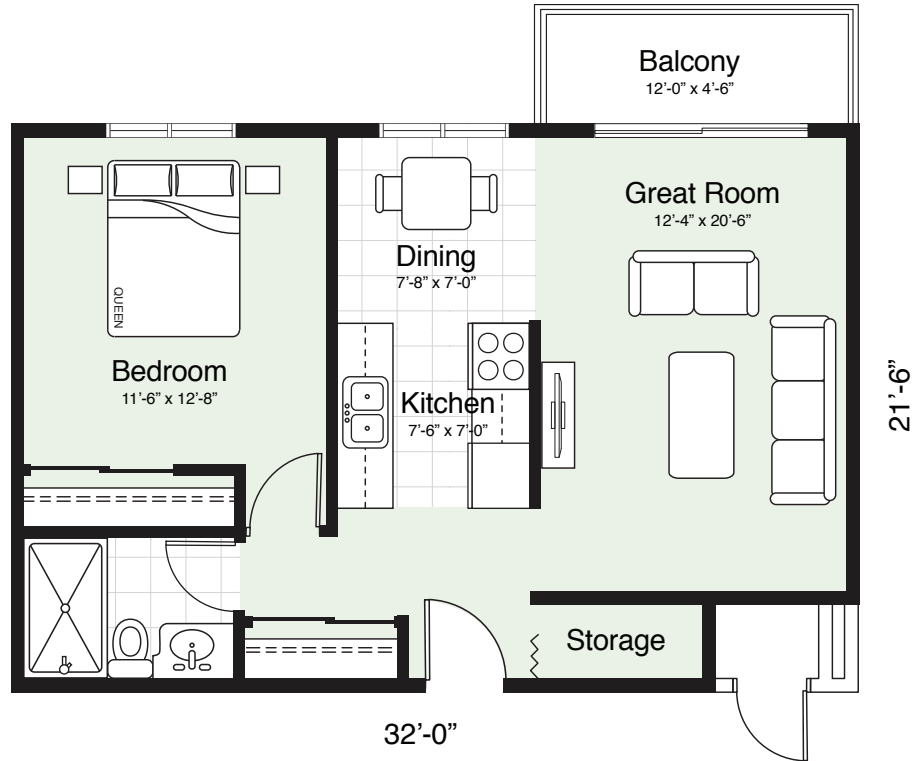

## Suite 403

### 1 Bedroom (A)

688 Sq. Ft

- 1 Bedroom
- 1 Bathroom
- Open Concept
- Balcony

Floorplan also available in suites:

- 103
- 203
- 303

4<sup>th</sup> Floor

Christenson Developments reserves the right to alter the design & specifications without notice or obligations. All illustrations are artist's concepts only.