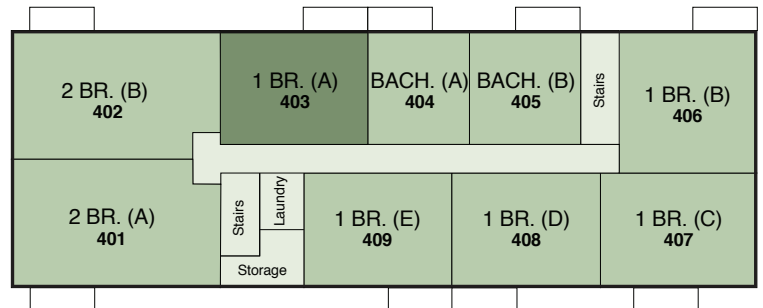

## Suite 403

### 1 Bedroom (A)

688 Sq. Ft

- 1 Bedroom
- 1 Bathroom
- Open Concept
- Balcony

Floorplan also available in suites:

- 103
- 203
- 303

4<sup>th</sup> Floor

Christenson Developments reserves the right to alter the design & specifications without notice or obligations. All illustrations are artist's concepts only.