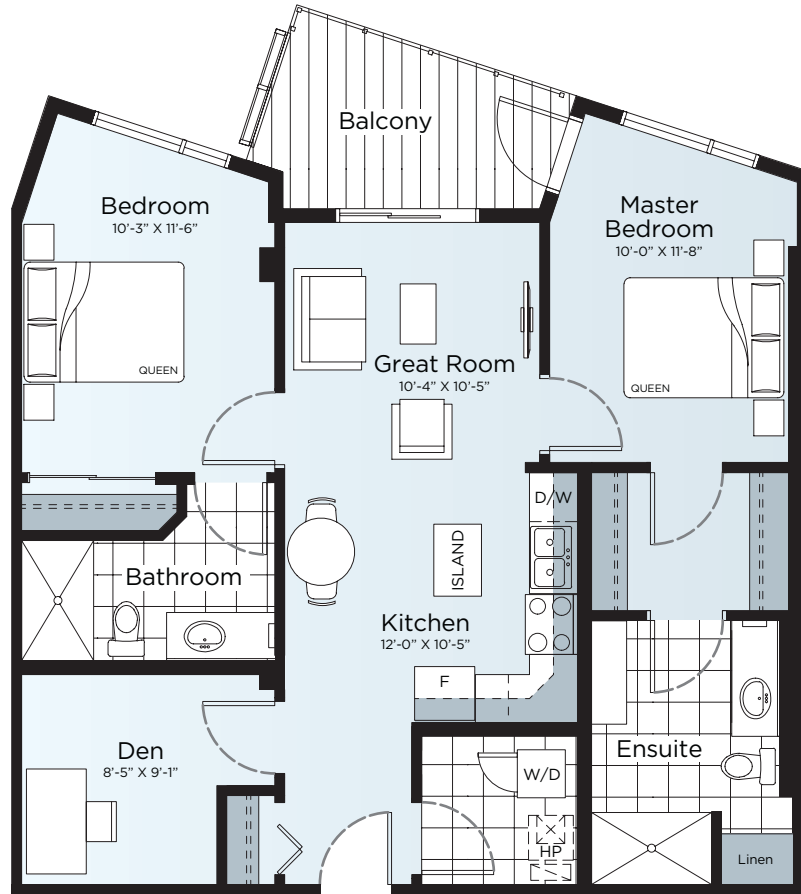

VILLAGE AT Westmount

Suite 904 Floor Plan A

Residence • 1,004 Sq Ft.
Balcony • 82 Sq Ft.
Total • 1,086 Sq Ft.

- 2 Bedrooms + Den
- 2 Bathrooms
- Open Concept
- In-Suite Laundry
- Balcony

Floorplan
also available
in suites:

- 804
- 1004
- 1104
- 1204
- 1304

9th Floor