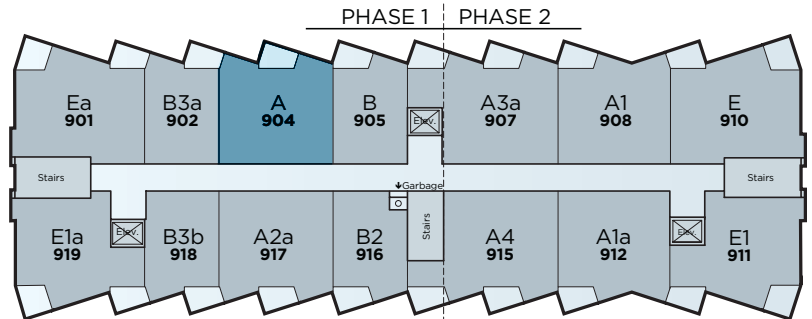

VILLAGE AT Westmount

Suite 904 Floor Plan A

Residence • 1,004 Sq Ft.
Balcony • 82 Sq Ft.
Total • 1,086 Sq Ft.

- 2 Bedrooms + Den
- 2 Bathrooms
- Open Concept
- In-Suite Laundry
- Balcony

Floorplan
also available
in suites:

- 804
- 1004
- 1104
- 1204
- 1304

9th Floor