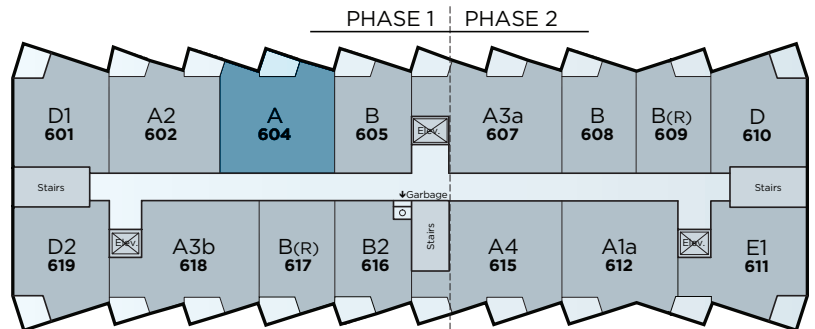

VILLAGE AT Westmount

Suite 604 Floor Plan A

Residence • 1,004 Sq Ft.
Balcony • 82 Sq Ft.
Total • 1,086 Sq Ft.

- 2 Bedrooms + Den
- 2 Bathrooms
- Open Concept
- In-Suite Laundry
- Balcony

Floorplan
also available
in suites:

- 404
- 504
- 704

6th Floor