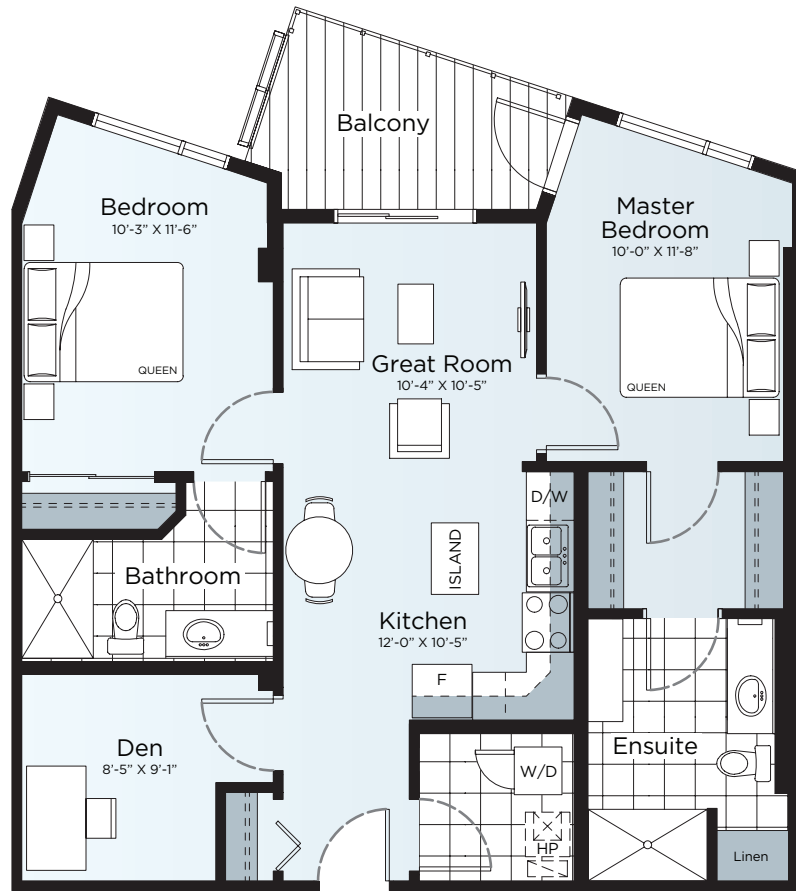

VILLAGE AT Westmount

Suite 604 Floor Plan A

Residence • 1,004 Sq Ft.
Balcony • 82 Sq Ft.
Total • 1,086 Sq Ft.

- 2 Bedrooms + Den
- 2 Bathrooms
- Open Concept
- In-Suite Laundry
- Balcony

Floorplan
also available
in suites:

- 404
- 504
- 704

6th Floor