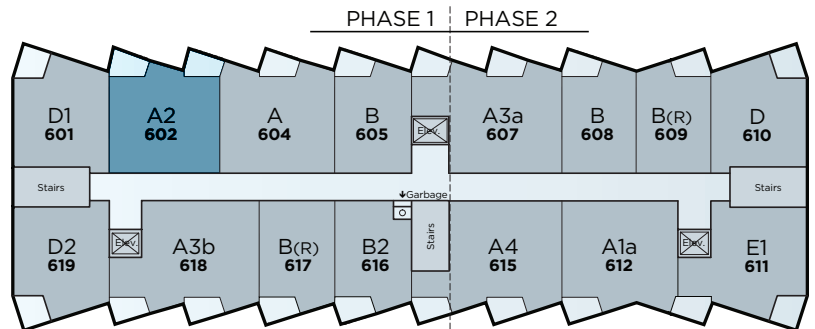

VILLAGE AT Westmount

Suite 602 Floor Plan A2

Residence • 970 Sq Ft.
Balcony • 164 Sq Ft.
Total • 1,134 Sq Ft.

- 2 Bedrooms
- 2 Bathrooms
- Open Concept
- In-Suite Laundry
- Balcony

Floorplan
also available
in suites:

- 402
- 502
- 702

6th Floor