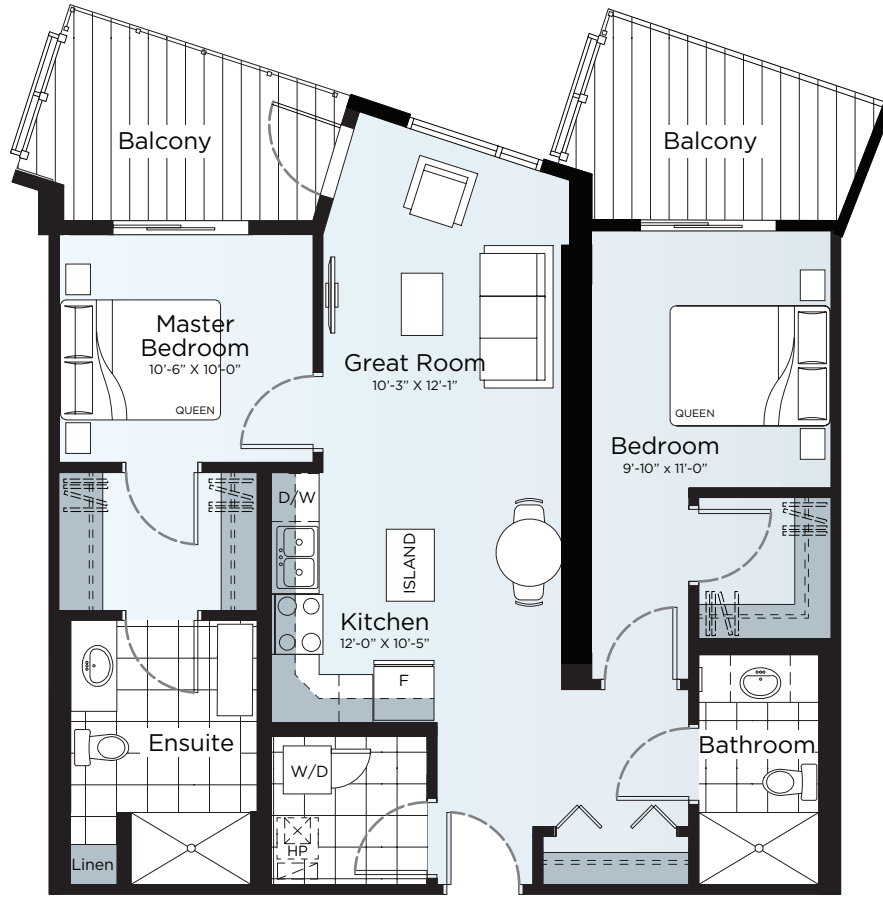

VILLAGE AT Westmount

Suite 602 Floor Plan A2

Residence • 970 Sq Ft.
Balcony • 164 Sq Ft.
Total • 1,134 Sq Ft.

- 2 Bedrooms
- 2 Bathrooms
- Open Concept
- In-Suite Laundry
- Balcony

Floorplan
also available
in suites:

- 402
- 502
- 702

6th Floor