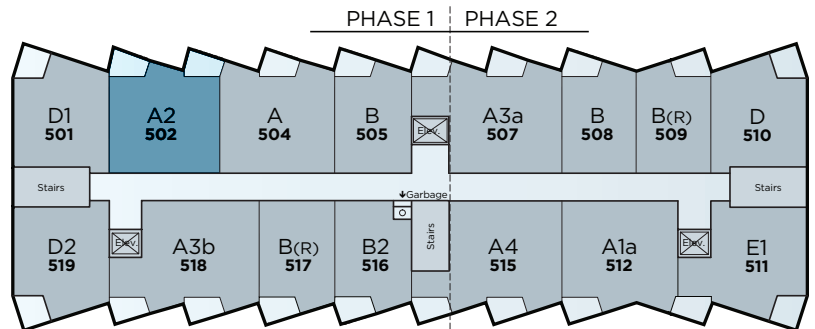

VILLAGE AT Westmount

Suite 502 Floor Plan A2

Residence • 970 Sq Ft.
Balcony • 164 Sq Ft.
Total • 1,134 Sq Ft.

- 2 Bedrooms
- 2 Bathrooms
- Open Concept
- In-Suite Laundry
- Balcony

Floorplan
also available
in suites:

- 402
- 602
- 702

5th Floor