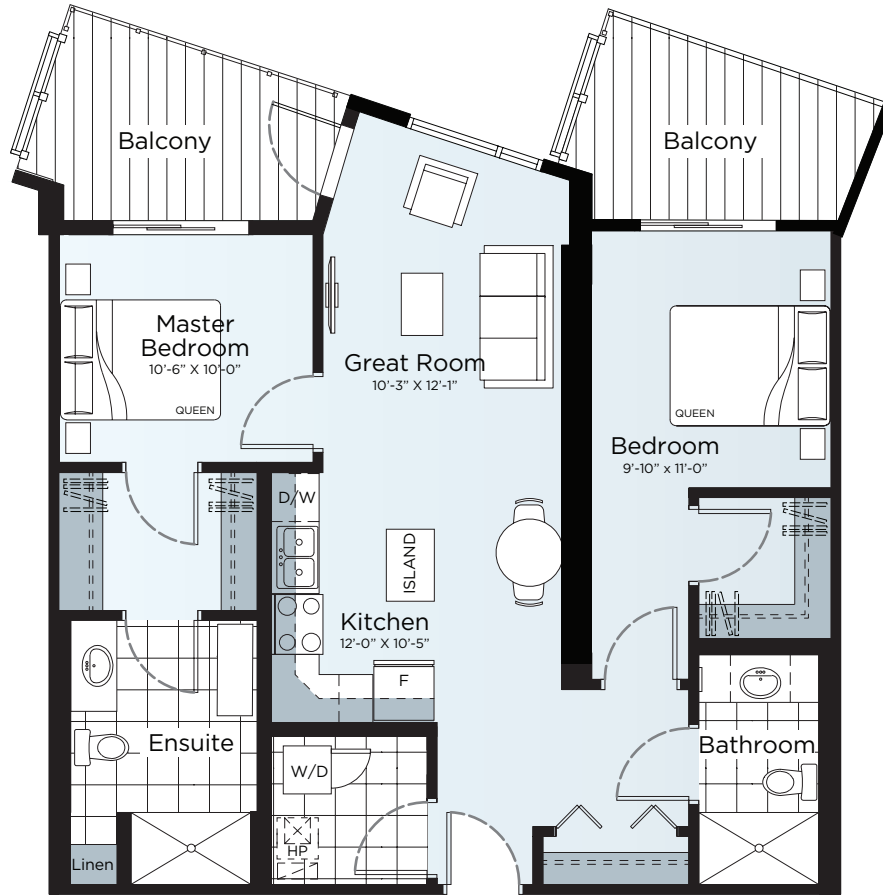

VILLAGE AT Westmount

Suite 502 Floor Plan A2

Residence • 970 Sq Ft.
Balcony • 164 Sq Ft.
Total • 1,134 Sq Ft.

- 2 Bedrooms
- 2 Bathrooms
- Open Concept
- In-Suite Laundry
- Balcony

Floorplan
also available
in suites:

- 402
- 602
- 702

5th Floor