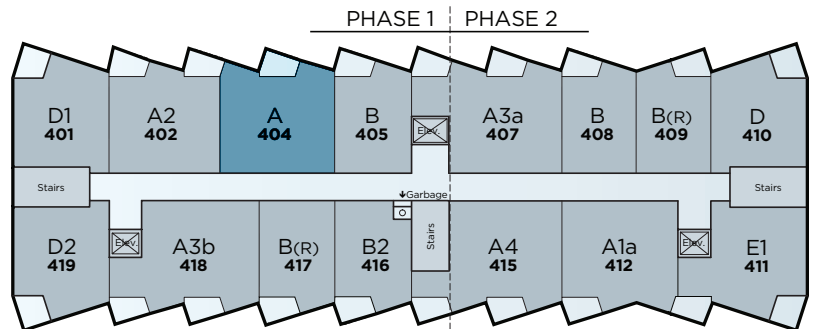

## Suite 404 Floor Plan A

Residence • 1,004 Sq Ft.  
Balcony • 82 Sq Ft.  
Total • 1,086 Sq Ft.

- 2 Bedrooms + Den
- 2 Bathrooms
- Open Concept
- In-Suite Laundry
- Balcony

Floorplan  
also available  
in suites:

- 504
- 604
- 704

4th Floor