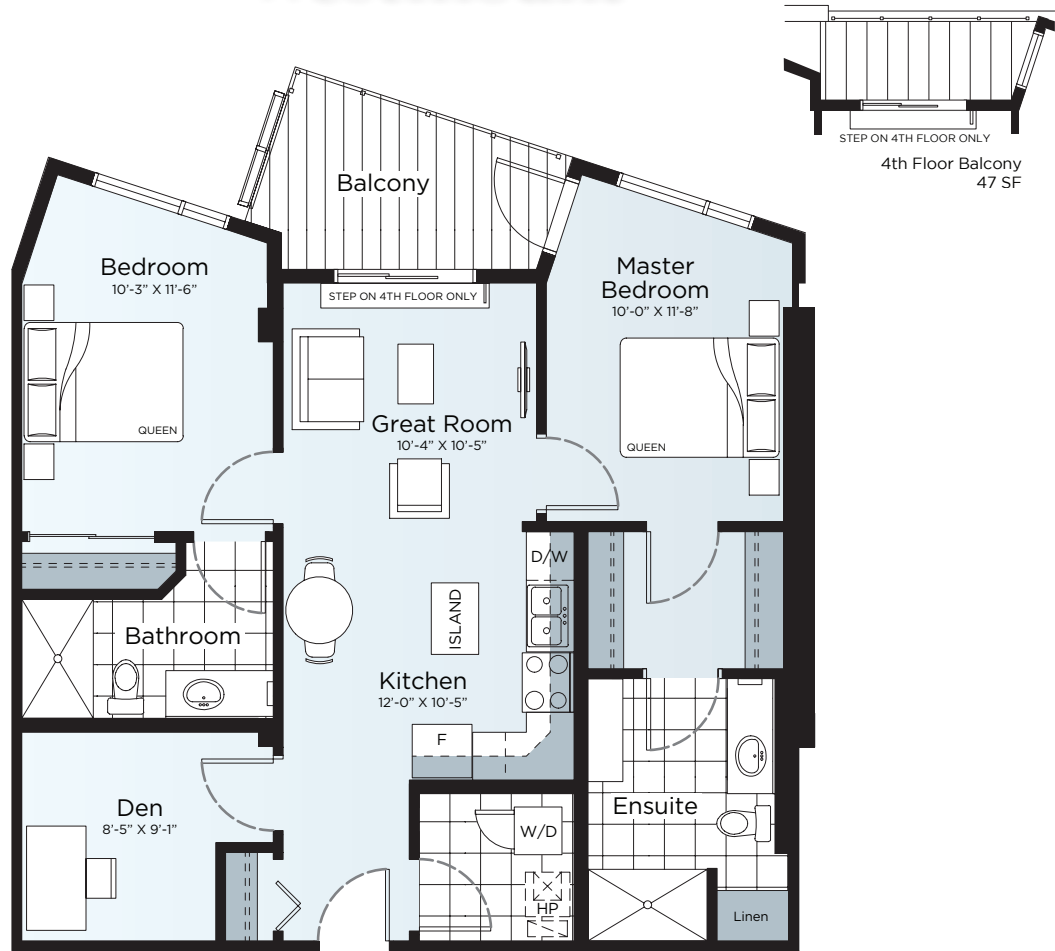

## Suite 404 Floor Plan A

Residence • 1,004 Sq Ft.  
Balcony • 82 Sq Ft.  
Total • 1,086 Sq Ft.

- 2 Bedrooms + Den
- 2 Bathrooms
- Open Concept
- In-Suite Laundry
- Balcony

Floorplan  
also available  
in suites:

- 504
- 604
- 704

4th Floor