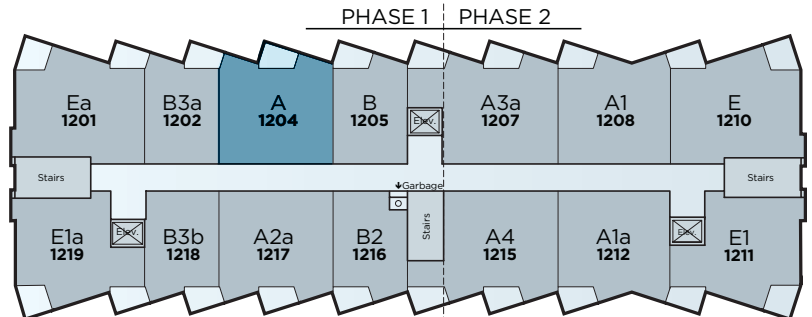

VILLAGE AT Westmount

Suite 1204 Floor Plan A

Residence • 1,004 Sq Ft.
Balcony • 82 Sq Ft.
Total • 1,086 Sq Ft.

- 2 Bedrooms + Den
- 2 Bathrooms
- Open Concept
- In-Suite Laundry
- Balcony

Floorplan
also available
in suites:

- 804
- 904
- 1004
- 1104
- 1304

12th Floor