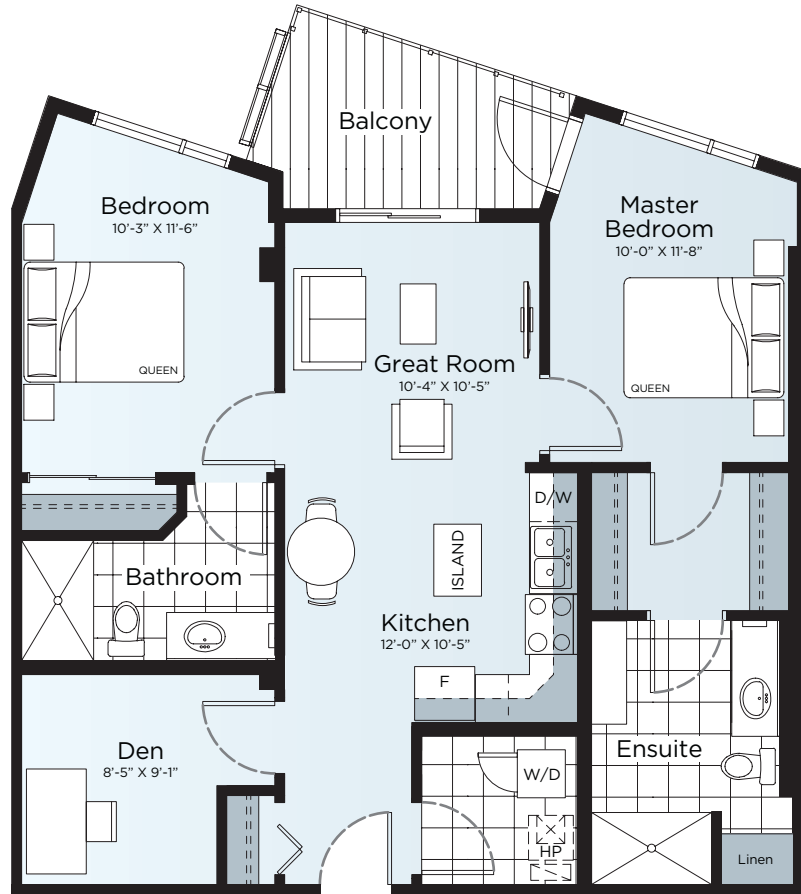

VILLAGE AT Westmount

Suite 1204 Floor Plan A

Residence • 1,004 Sq Ft.
Balcony • 82 Sq Ft.
Total • 1,086 Sq Ft.

- 2 Bedrooms + Den
- 2 Bathrooms
- Open Concept
- In-Suite Laundry
- Balcony

Floorplan
also available
in suites:

- 804
- 904
- 1004
- 1104
- 1304

12th Floor