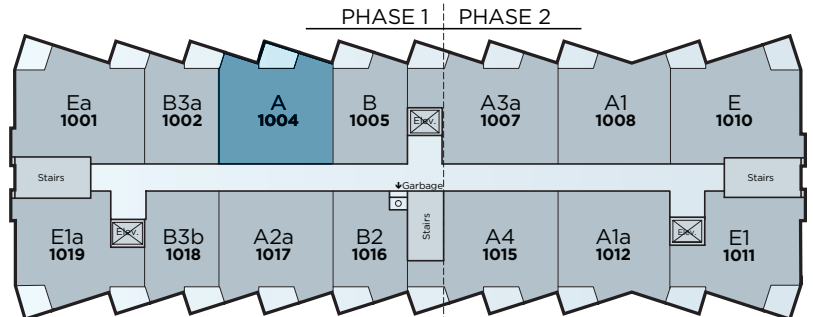

## Suite 1004 Floor Plan A

Residence • 1,004 Sq Ft.  
Balcony • 82 Sq Ft.  
Total • 1,086 Sq Ft.

- 2 Bedrooms + Den
- 2 Bathrooms
- Open Concept
- In-Suite Laundry
- Balcony

Floorplan  
also available  
in suites:

- 804
- 904
- 1104
- 1204
- 1304

10th Floor