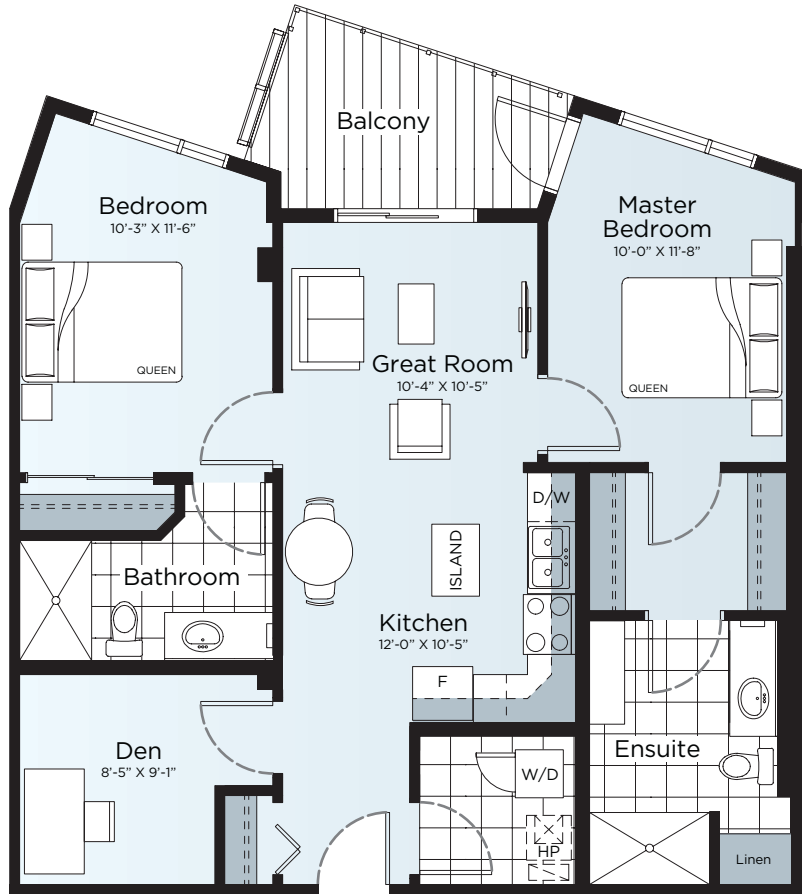

## Suite 1004 Floor Plan A

Residence • 1,004 Sq Ft.  
Balcony • 82 Sq Ft.  
Total • 1,086 Sq Ft.

- 2 Bedrooms + Den
- 2 Bathrooms
- Open Concept
- In-Suite Laundry
- Balcony

Floorplan  
also available  
in suites:

- 804
- 904
- 1104
- 1204
- 1304

10th Floor