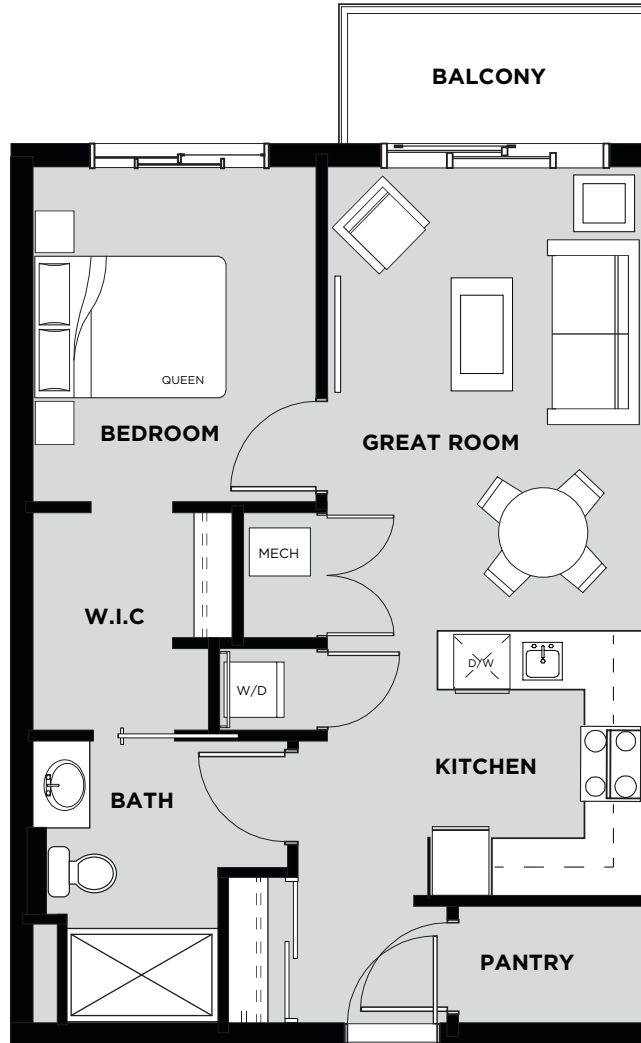

## Suite 616 Floor Plan B

Living Area: 632 SQ FT

Balcony: 60 SQ FT

Total: 692 SQ FT

- 1 Bedroom
- 1 Bathroom
- In-Suite Laundry
- Walk In Closet
- Balcony

SIXTH FLOOR

April 19/17 Christenson Developments reserves the right to alter the design & specifications without notice or obligations. All illustrations are artist's concepts only. Room measurements are approximate and may not be exact.