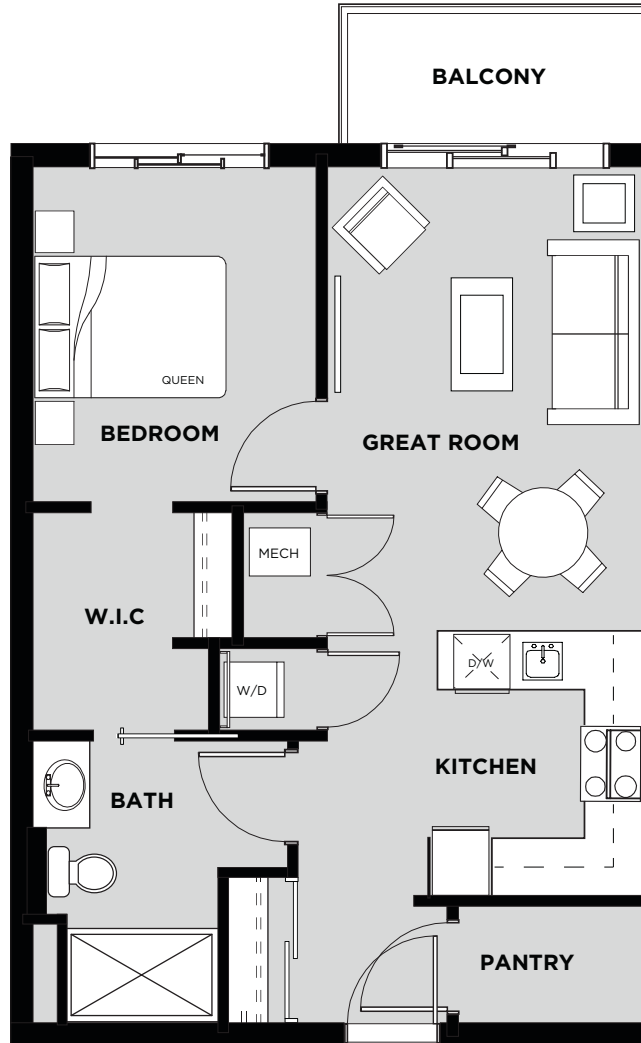

TELFORD MEWS

AT LEDUC VILLAGE

Suite 604 Floor Plan B

Living Area: 632 SQ FT

Balcony: 60 SQ FT

Total: 692 SQ FT

- 1 Bedroom
- 1 Bathroom
- In-Suite Laundry
- Walk In Closet
- Balcony

SIXTH FLOOR 

April 19/17 Christenson Developments reserves the right to alter the design & specifications without notice or obligations. All illustrations are artist's concepts only. Room measurements are approximate and may not be exact.