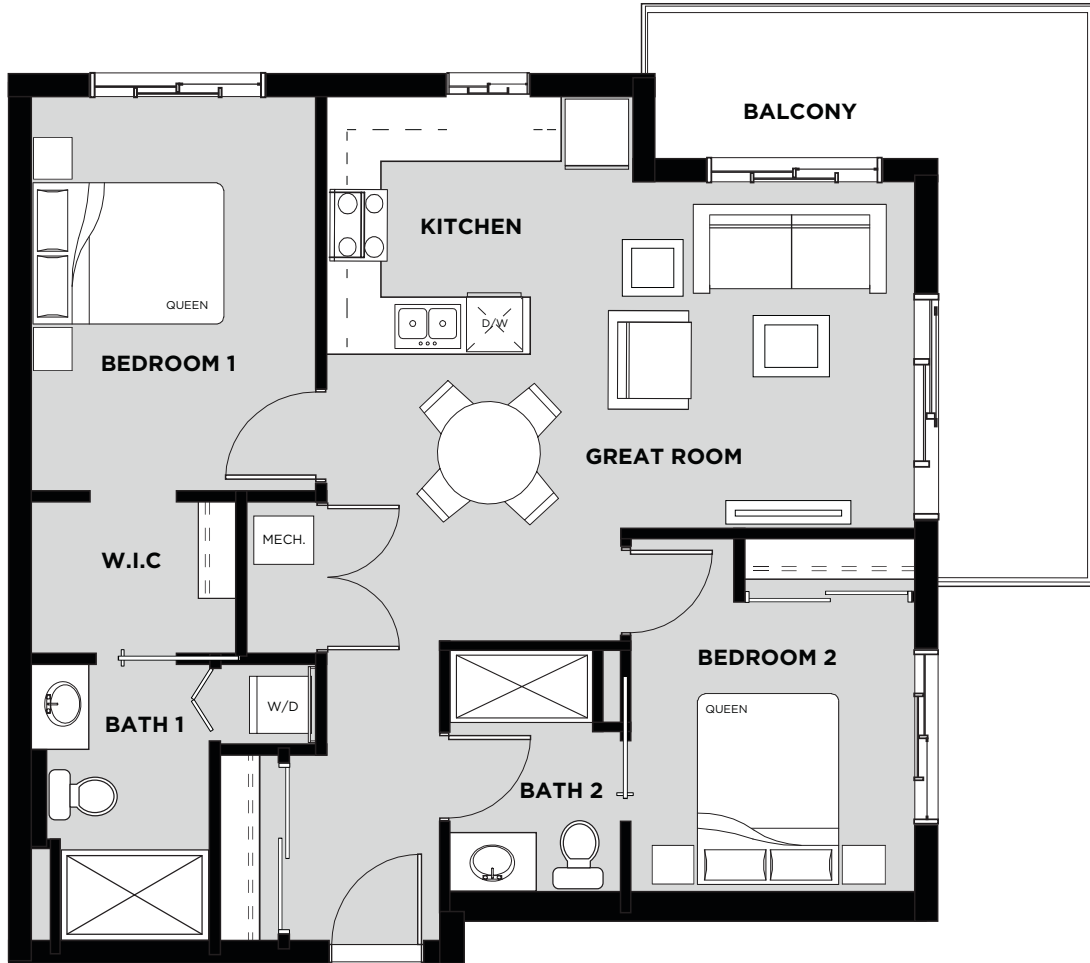

## Suite 602 Floor Plan C

Living Area: 871 SQ FT

Balcony: 166 SQ FT

Total: 1037 SQ FT

- 2 Bedrooms
- 2 Bathrooms
- In-Suite Laundry
- Walk In Closet
- Balcony

SIXTH FLOOR 

April 19/17 Christenson Developments reserves the right to alter the design & specifications without notice or obligations. All illustrations are artist's concepts only. Room measurements are approximate and may not be exact.