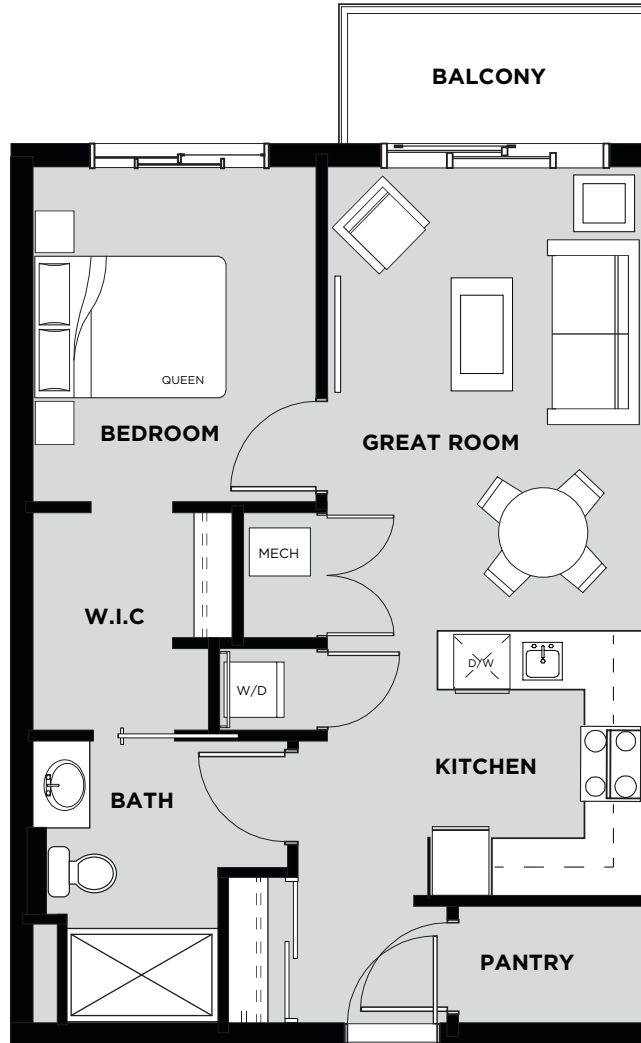

TELFORD MEWS

AT LEDUC VILLAGE

Suite 504 Floor Plan B

Living Area: 632 SQ FT

Balcony: 60 SQ FT

Total: 692 SQ FT

- 1 Bedroom
- 1 Bathroom
- In-Suite Laundry
- Walk In Closet
- Balcony

FIFTH FLOOR

April 19/17 Christenson Developments reserves the right to alter the design & specifications without notice or obligations. All illustrations are artist's concepts only. Room measurements are approximate and may not be exact.