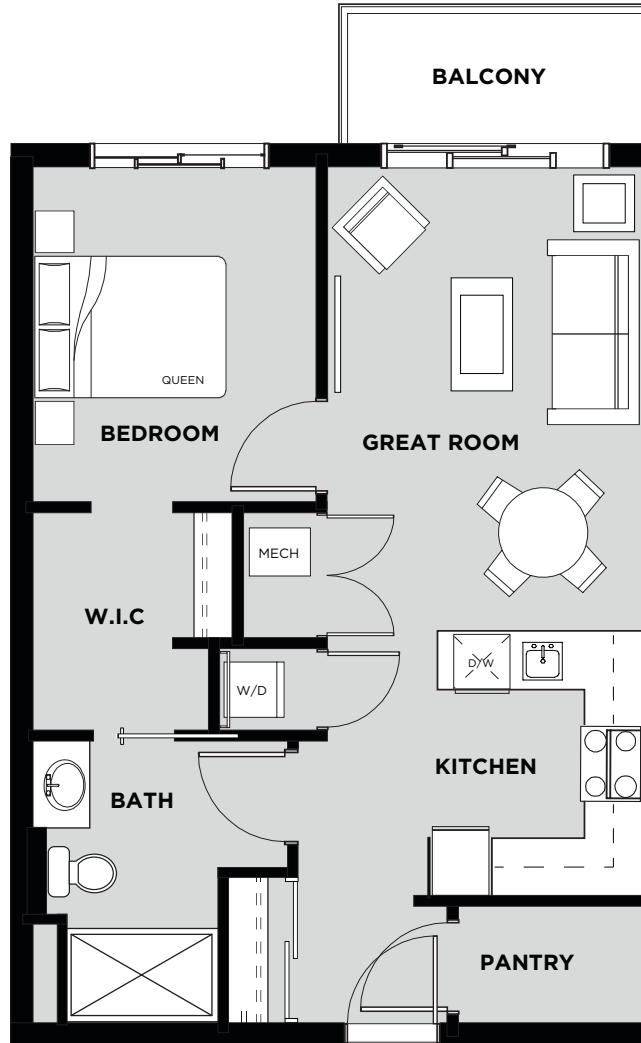

TELFORD MEWS

AT LEDUC VILLAGE

Suite 408 Floor Plan B

Living Area: 632 SQ FT

Balcony: 60 SQ FT

Total: 692 SQ FT

- 1 Bedroom
- 1 Bathroom
- In-Suite Laundry
- Walk In Closet
- Balcony

FOURTH FLOOR

April 19/17 Christenson Developments reserves the right to alter the design & specifications without notice or obligations. All illustrations are artist's concepts only. Room measurements are approximate and may not be exact.