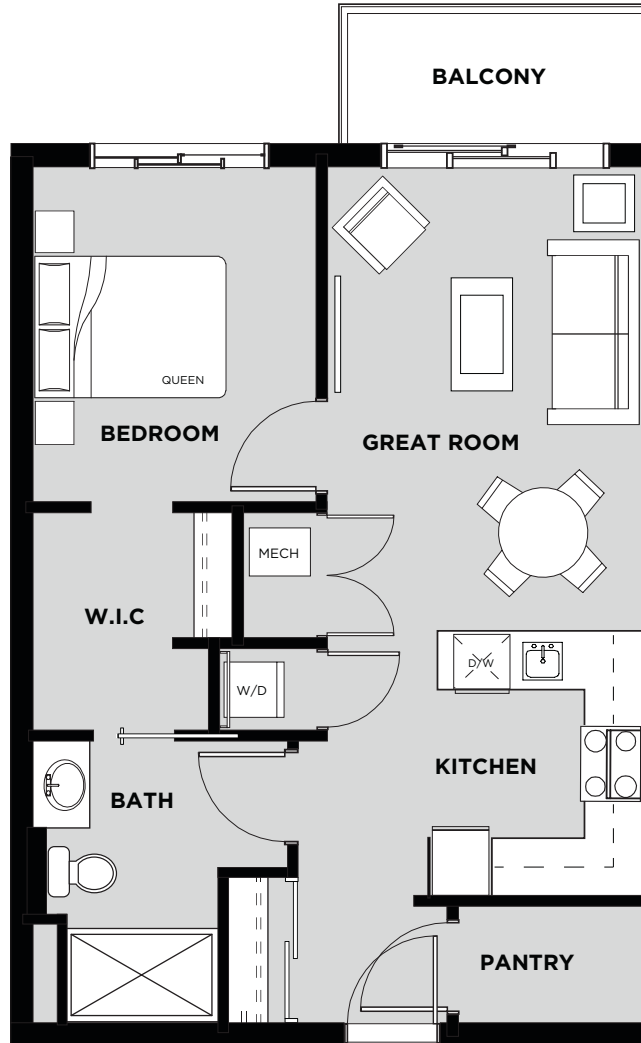

TELFORD MEWS

AT LEDUC VILLAGE

Suite 404 Floor Plan B

Living Area: 632 SQ FT

Balcony: 60 SQ FT

Total: 692 SQ FT

- 1 Bedroom
- 1 Bathroom
- In-Suite Laundry
- Walk In Closet
- Balcony

FOURTH FLOOR

April 19/17 Christenson Developments reserves the right to alter the design & specifications without notice or obligations. All illustrations are artist's concepts only. Room measurements are approximate and may not be exact.