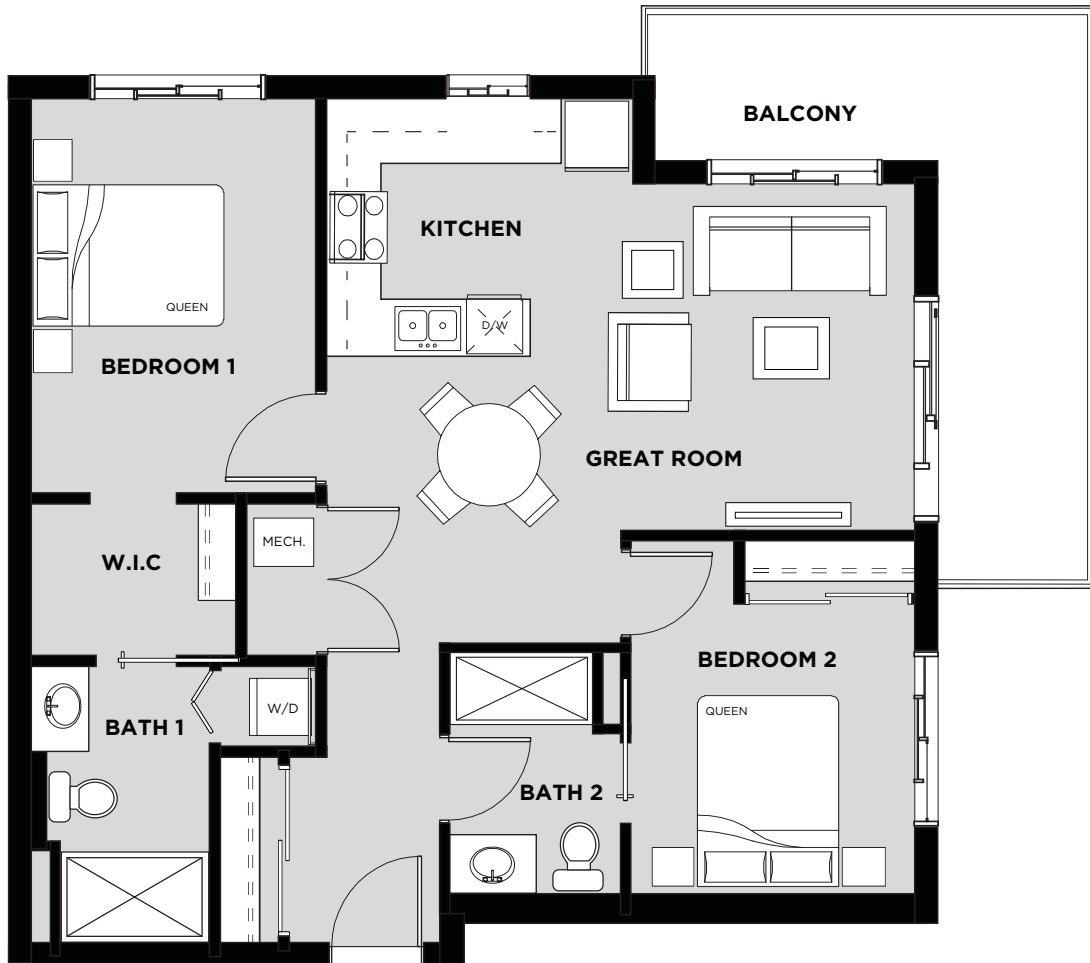

## Suite 402 Floor Plan C

Living Area: 871 SQ FT

Balcony: 166 SQ FT

Total: 1037 SQ FT

- 2 Bedrooms
- 2 Bathrooms
- In-Suite Laundry
- Walk In Closet
- Balcony

FOURTH FLOOR

April 19/17 Christenson Developments reserves the right to alter the design & specifications without notice or obligations. All illustrations are artist's concepts only. Room measurements are approximate and may not be exact.