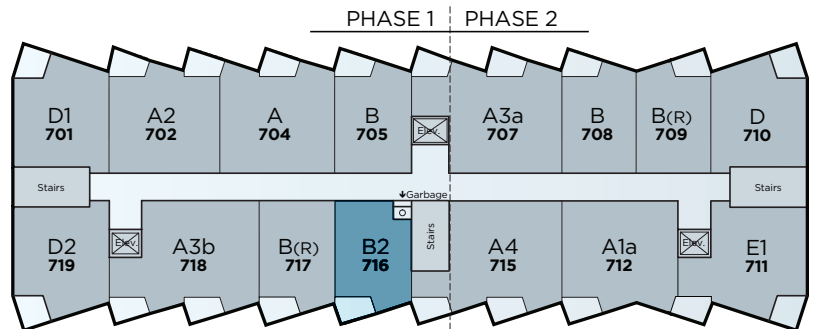

VILLAGE AT Westmount

Suite 716 Floor Plan B2

Residence • 619 Sq Ft.
Balcony • 82 Sq Ft.
Total • 701 Sq Ft.

- 1 Bedroom
- 1.5 Bathrooms
- Open Concept
- In-Suite Laundry
- Balcony

Floorplan
also available
in suites:

- 416
- 516
- 616

7th Floor