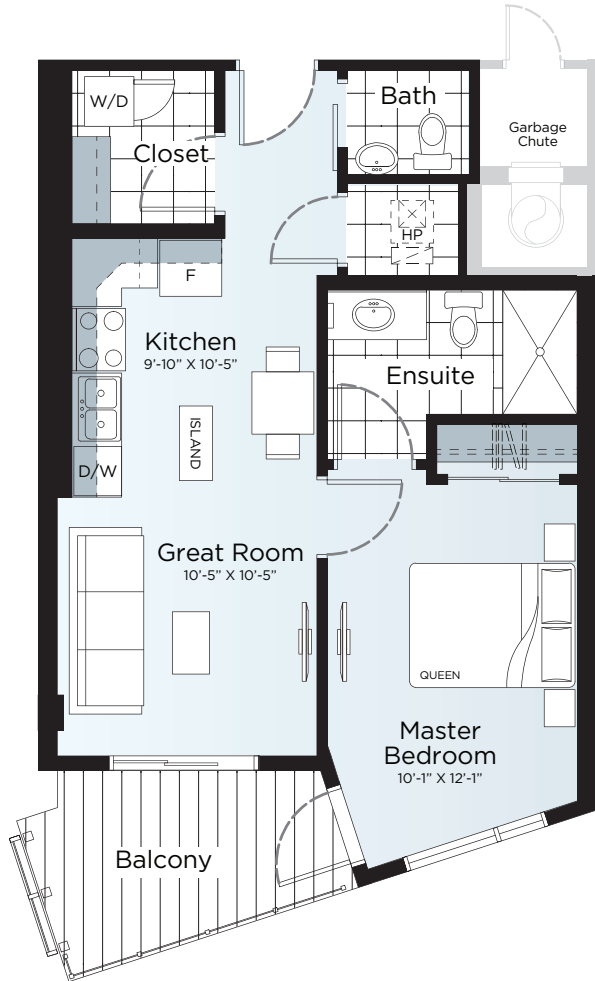

VILLAGE AT Westmount

Suite 716 Floor Plan B2

Residence • 619 Sq Ft.
Balcony • 82 Sq Ft.
Total • 701 Sq Ft.

- 1 Bedroom
- 1.5 Bathrooms
- Open Concept
- In-Suite Laundry
- Balcony

Floorplan
also available
in suites:

- 416
- 516
- 616

7th Floor