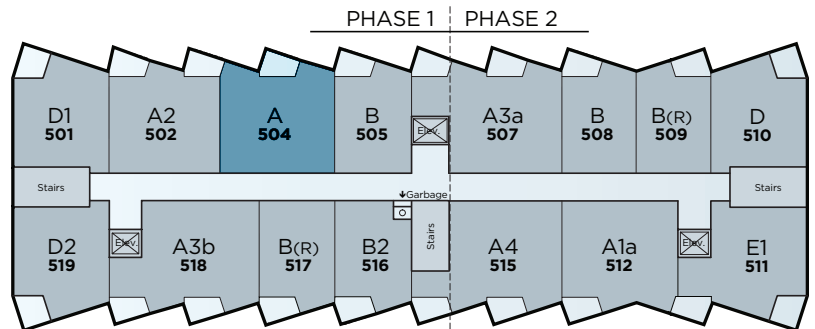

VILLAGE AT Westmount

Suite 504 Floor Plan A

Residence • 1,004 Sq Ft.
Balcony • 82 Sq Ft.
Total • 1,086 Sq Ft.

- 2 Bedrooms + Den
- 2 Bathrooms
- Open Concept
- In-Suite Laundry
- Balcony

Floorplan
also available
in suites:

- 404
- 604
- 704

5th Floor