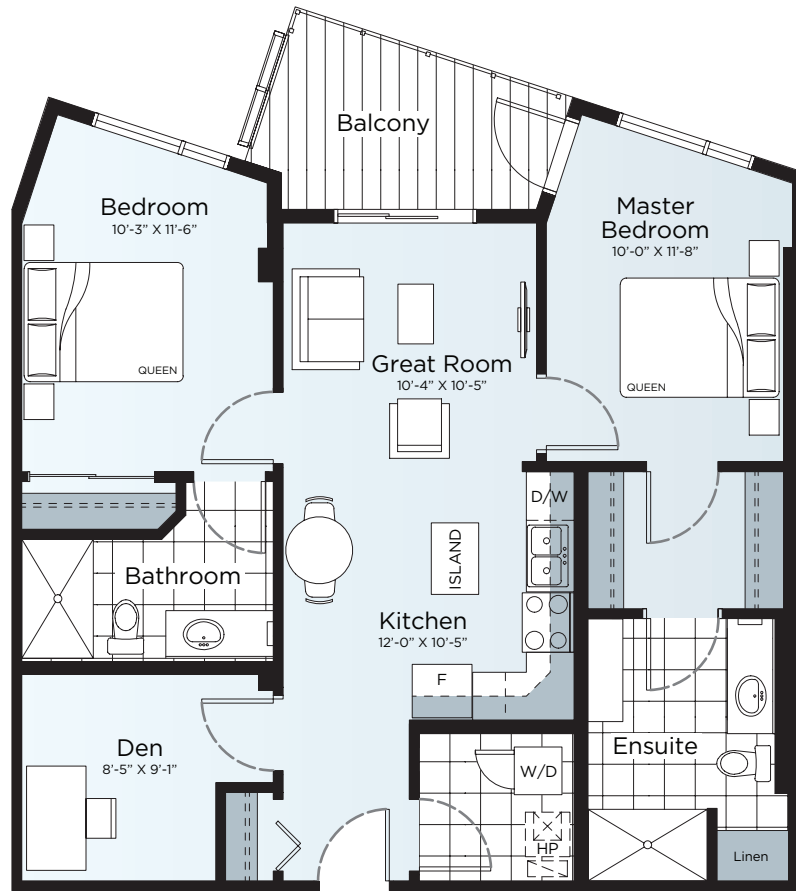

VILLAGE AT Westmount

Suite 504 Floor Plan A

Residence • 1,004 Sq Ft.
Balcony • 82 Sq Ft.
Total • 1,086 Sq Ft.

- 2 Bedrooms + Den
- 2 Bathrooms
- Open Concept
- In-Suite Laundry
- Balcony

Floorplan
also available
in suites:

- 404
- 604
- 704

5th Floor