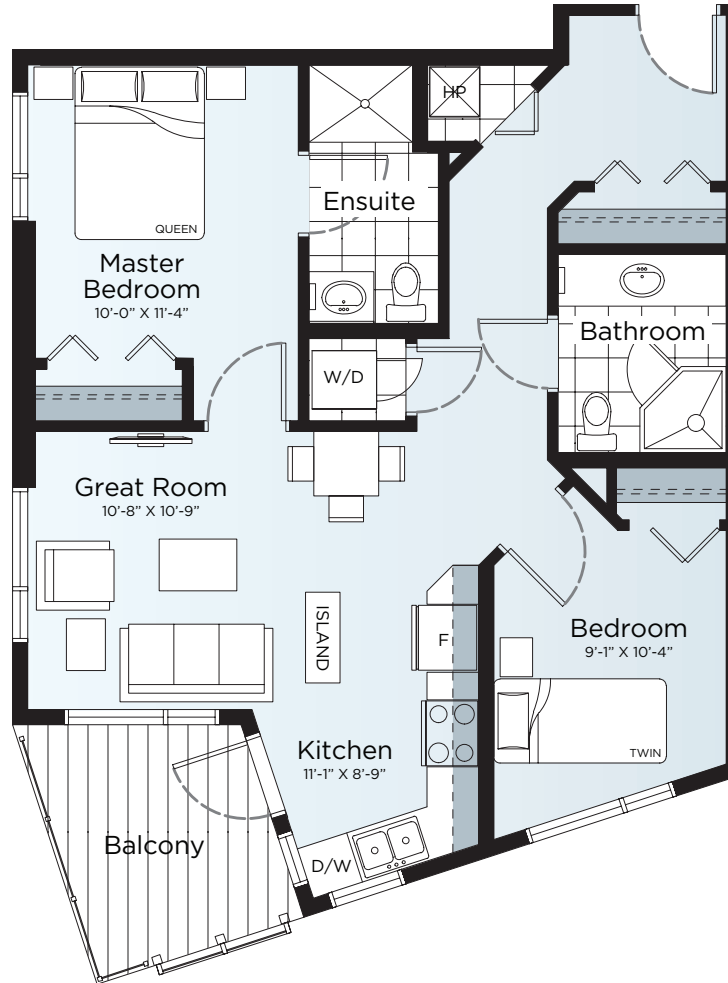

VILLAGE AT Westmount

Suite 419 Floor Plan D2

Residence • 813 Sq Ft.
Balcony • 77 Sq Ft.
Total • 890 Sq Ft.

- 2 Bedrooms
- 2 Bathrooms
- Open Concept
- In-Suite Laundry
- Balcony

Floorplan
also available
in suites:

- 519
- 619
- 719

4th Floor