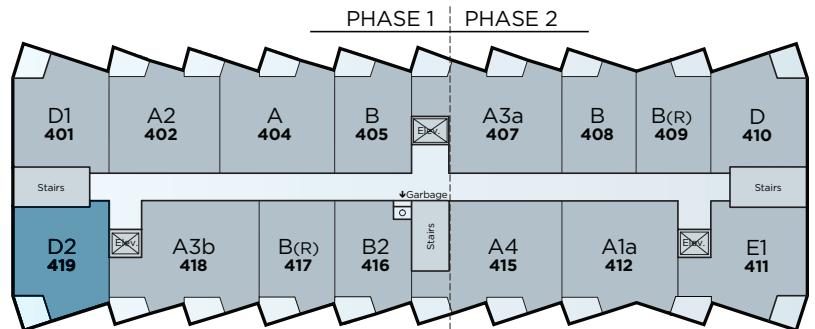

VILLAGE AT Westmount

Suite 419 Floor Plan D2

Residence • 813 Sq Ft.
Balcony • 77 Sq Ft.
Total • 890 Sq Ft.

- 2 Bedrooms
- 2 Bathrooms
- Open Concept
- In-Suite Laundry
- Balcony

Floorplan
also available
in suites:

- 519
- 619
- 719

4th Floor