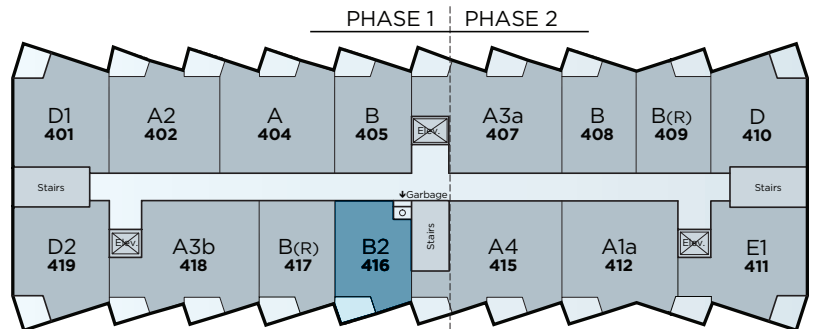

VILLAGE AT Westmount

Suite 416 Floor Plan B2

Residence • 619 Sq Ft.
Balcony • 82 Sq Ft.
Total • 701 Sq Ft.

- 1 Bedroom
- 1.5 Bathrooms
- Open Concept
- In-Suite Laundry
- Balcony

Floorplan
also available
in suites:

- 516
- 616
- 716

4th Floor