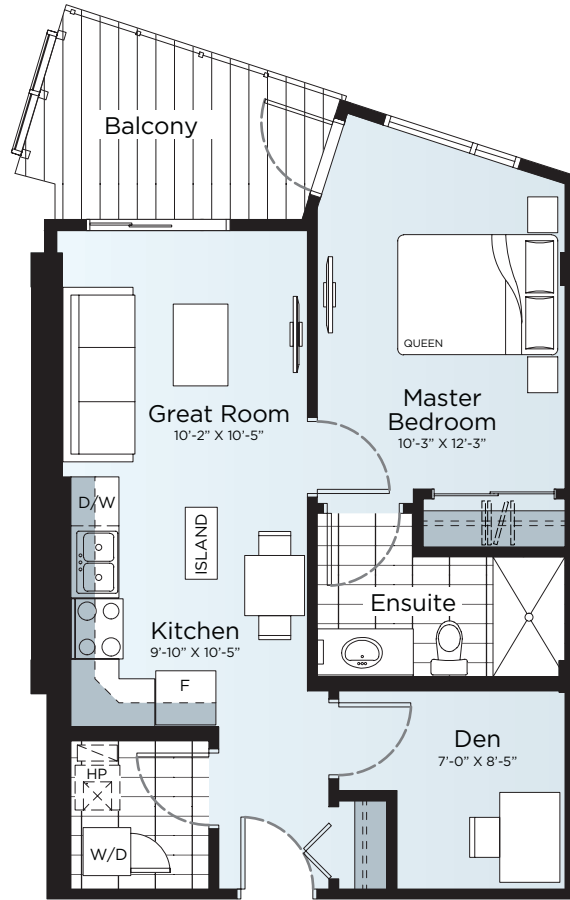

VILLAGE AT Westmount

Suite 1205 Floor Plan B

Residence • 658 Sq Ft.
Balcony • 82 Sq Ft.
Total • 740 Sq Ft.

- 1 Bedroom + Den
- 1 Bathroom
- Open Concept
- In-Suite Laundry
- Balcony

Floorplan
also available
in suites:

- 805
- 905
- 1005
- 1105
- 1305

12th Floor