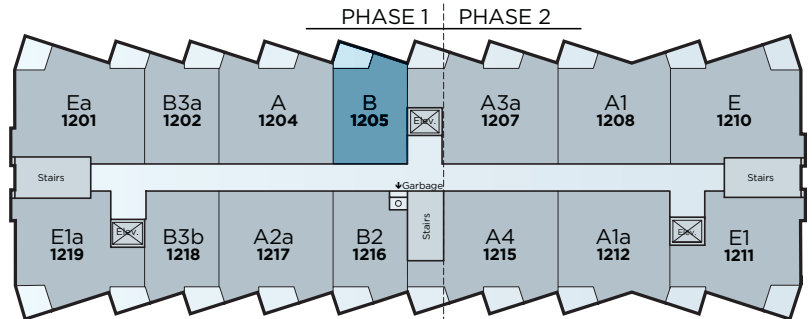

VILLAGE AT Westmount

Suite 1205 Floor Plan B

Residence • 658 Sq Ft.
Balcony • 82 Sq Ft.
Total • 740 Sq Ft.

- 1 Bedroom + Den
- 1 Bathroom
- Open Concept
- In-Suite Laundry
- Balcony

Floorplan
also available
in suites:

- 805
- 905
- 1005
- 1105
- 1305

12th Floor