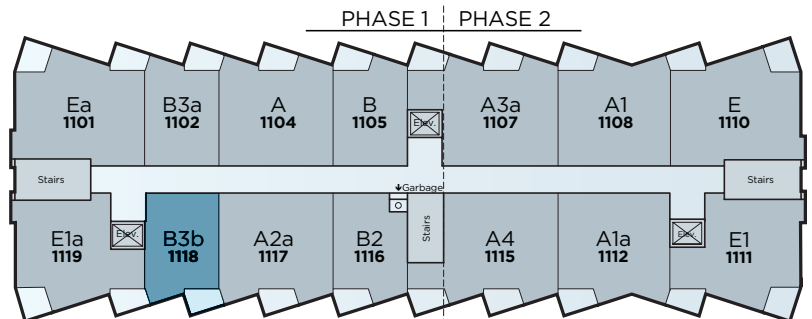

VILLAGE AT Westmount

Suite 1118 Floor Plan B3b

Residence • 691 Sq Ft.
Balcony • 82 Sq Ft.
Total • 773 Sq Ft.

- 1 Bedroom + Den
- 1 Bathroom
- Open Concept
- In-Suite Laundry
- Balcony

Floorplan
also available
in suites:

- 818
- 918
- 1018
- 1218
- 1318

11th Floor