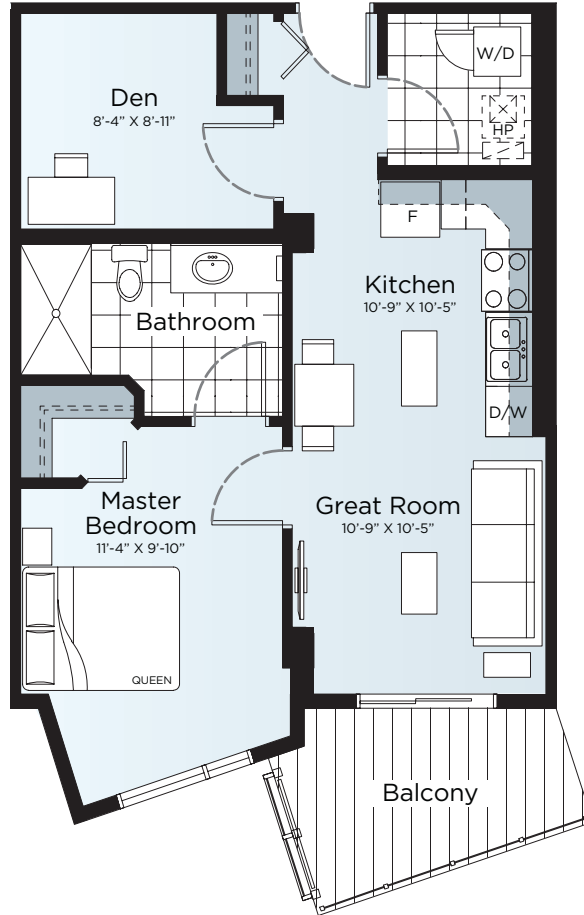

VILLAGE AT Westmount

Suite 1118 Floor Plan B3b

Residence • 691 Sq Ft.
Balcony • 82 Sq Ft.
Total • 773 Sq Ft.

- 1 Bedroom + Den
- 1 Bathroom
- Open Concept
- In-Suite Laundry
- Balcony

Floorplan
also available
in suites:

- 818
- 918
- 1018
- 1218
- 1318

11th Floor