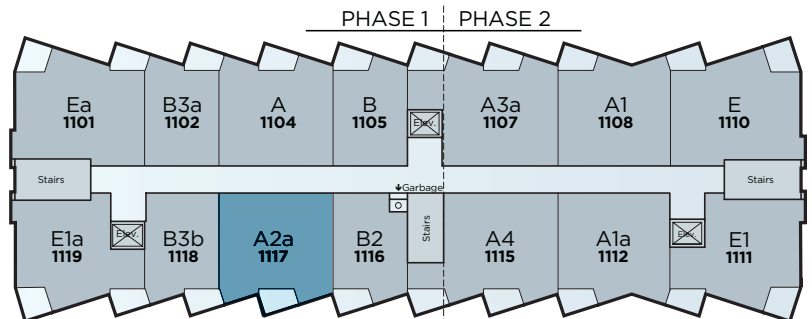

VILLAGE AT Westmount

Suite 1117 Floor Plan A2a

Residence • 1,004 Sq Ft.
Balcony • 82 Sq Ft.
Total • 1,086 Sq Ft.

- 2 Bedrooms
- 2 Bathrooms
- Open Concept
- In-Suite Laundry
- Balcony

Floorplan
also available
in suites:

- 817
- 917
- 1017
- 1217
- 1317

11th Floor