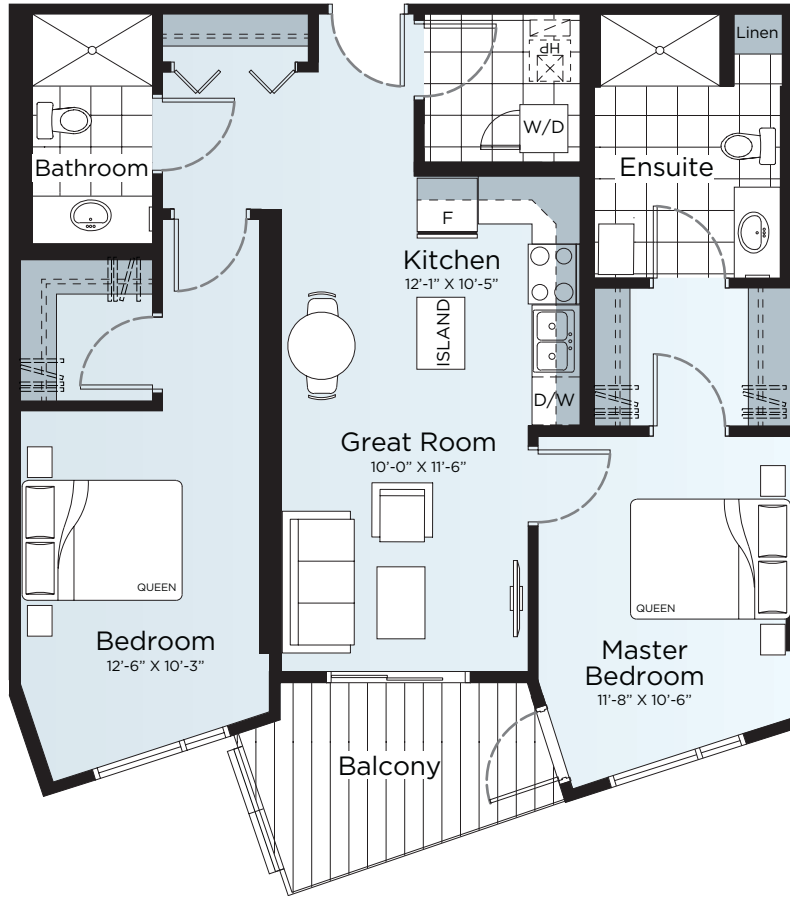

VILLAGE AT Westmount

Suite 1117 Floor Plan A2a

Residence • 1,004 Sq Ft.
Balcony • 82 Sq Ft.
Total • 1,086 Sq Ft.

- 2 Bedrooms
- 2 Bathrooms
- Open Concept
- In-Suite Laundry
- Balcony

Floorplan
also available
in suites:

- 817
- 917
- 1017
- 1217
- 1317

11th Floor