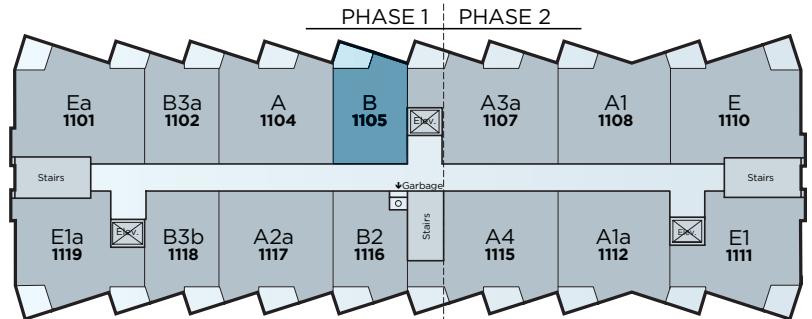

## Suite 1105 Floor Plan B

Residence • 658 Sq Ft.  
Balcony • 82 Sq Ft.  
Total • 740 Sq Ft.

- 1 Bedroom + Den
- 1 Bathroom
- Open Concept
- In-Suite Laundry
- Balcony

Floorplan  
also available  
in suites:

- 805
- 905
- 1005
- 1205
- 1305

11th Floor