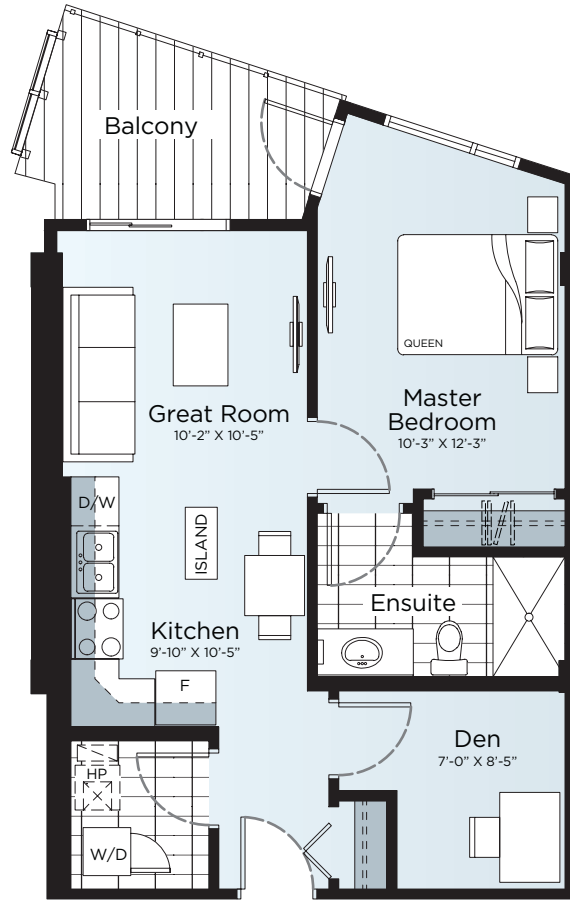

## Suite 1105 Floor Plan B

Residence • 658 Sq Ft.  
Balcony • 82 Sq Ft.  
Total • 740 Sq Ft.

- 1 Bedroom + Den
- 1 Bathroom
- Open Concept
- In-Suite Laundry
- Balcony

Floorplan  
also available  
in suites:

- 805
- 905
- 1005
- 1205
- 1305

11th Floor