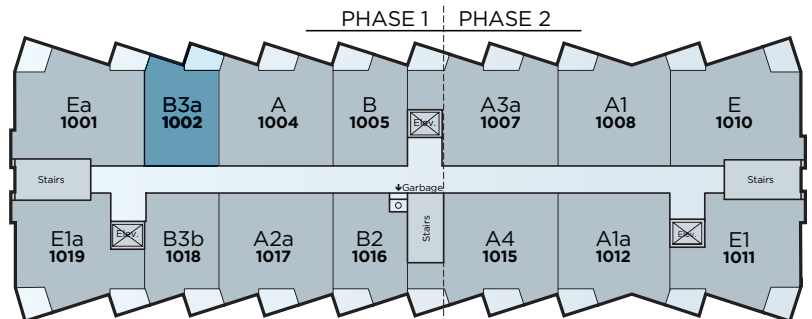

VILLAGE AT Westmount

Suite 1002 Floor Plan B3a

Residence • 658 Sq Ft.
Balcony • 82 Sq Ft.
Total • 740 Sq Ft.

- 1 Bedroom
- 1 Bathroom
- Open Concept
- In-Suite Laundry
- Balcony

Floorplan
also available
in suites:

- 802
- 902
- 1102
- 1202
- 1302

10th Floor