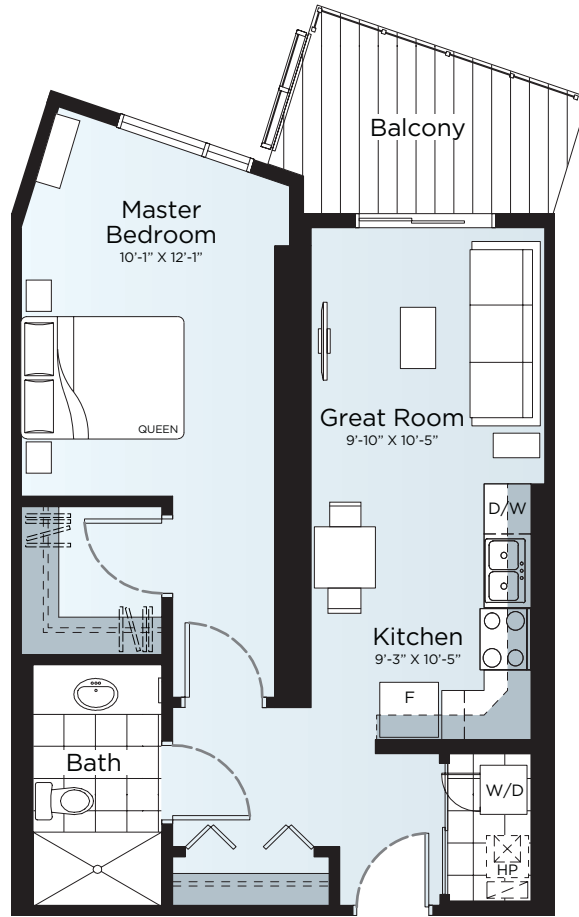

VILLAGE AT Westmount

Suite 1002 Floor Plan B3a

Residence • 658 Sq Ft.
Balcony • 82 Sq Ft.
Total • 740 Sq Ft.

- 1 Bedroom
- 1 Bathroom
- Open Concept
- In-Suite Laundry
- Balcony

Floorplan
also available
in suites:

- 802
- 902
- 1102
- 1202
- 1302

10th Floor