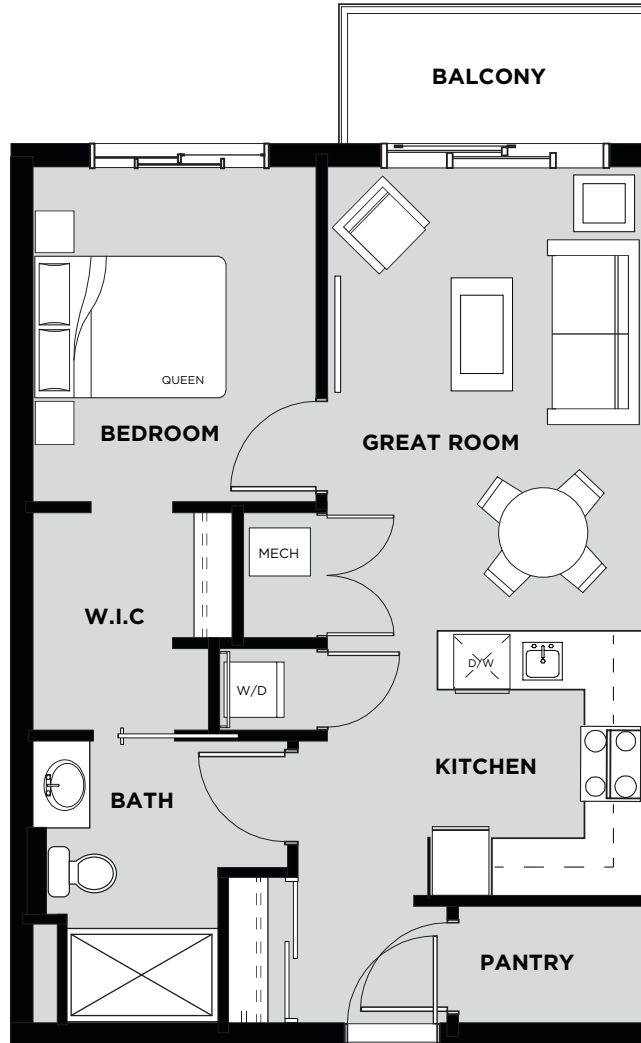

## Suite 624 Floor Plan B

Living Area: 632 SQ FT

Balcony: 60 SQ FT

Total: 692 SQ FT

- 1 Bedroom
- 1 Bathroom
- In-Suite Laundry
- Walk In Closet
- Balcony

SIXTH FLOOR 

April 19/17 Christenson Developments reserves the right to alter the design & specifications without notice or obligations. All illustrations are artist's concepts only. Room measurements are approximate and may not be exact.