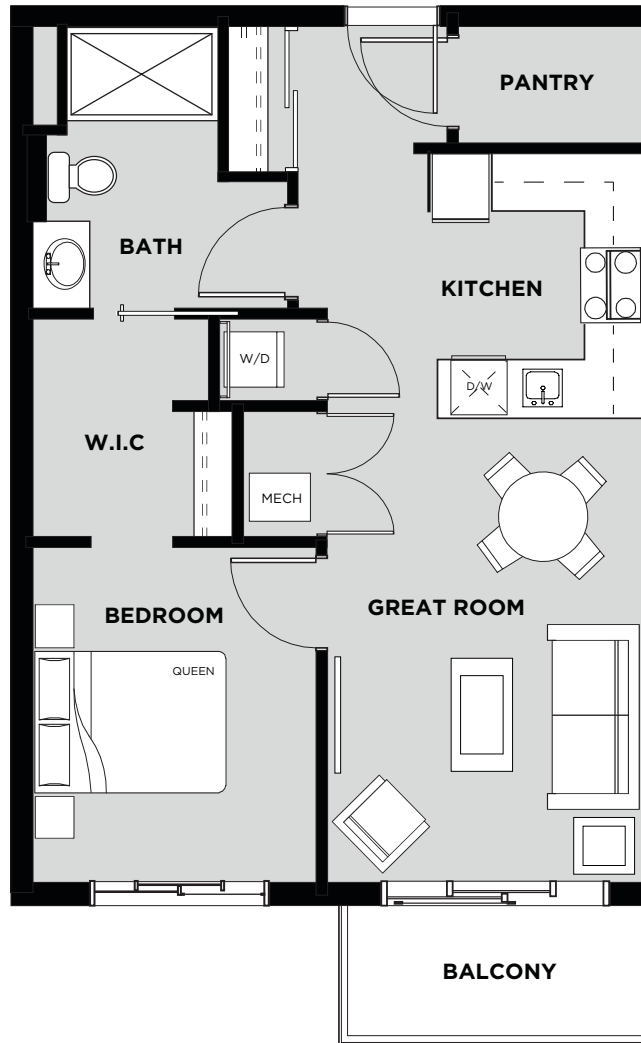

## Suite 623 Floor Plan B

Living Area: 632 SQ FT

Balcony: 60 SQ FT

Total: 692 SQ FT

- 1 Bedroom
- 1 Bathroom
- In-Suite Laundry
- Walk In Closet
- Balcony

SIXTH FLOOR 

April 19/17 Christenson Developments reserves the right to alter the design & specifications without notice or obligations. All illustrations are artist's concepts only. Room measurements are approximate and may not be exact.