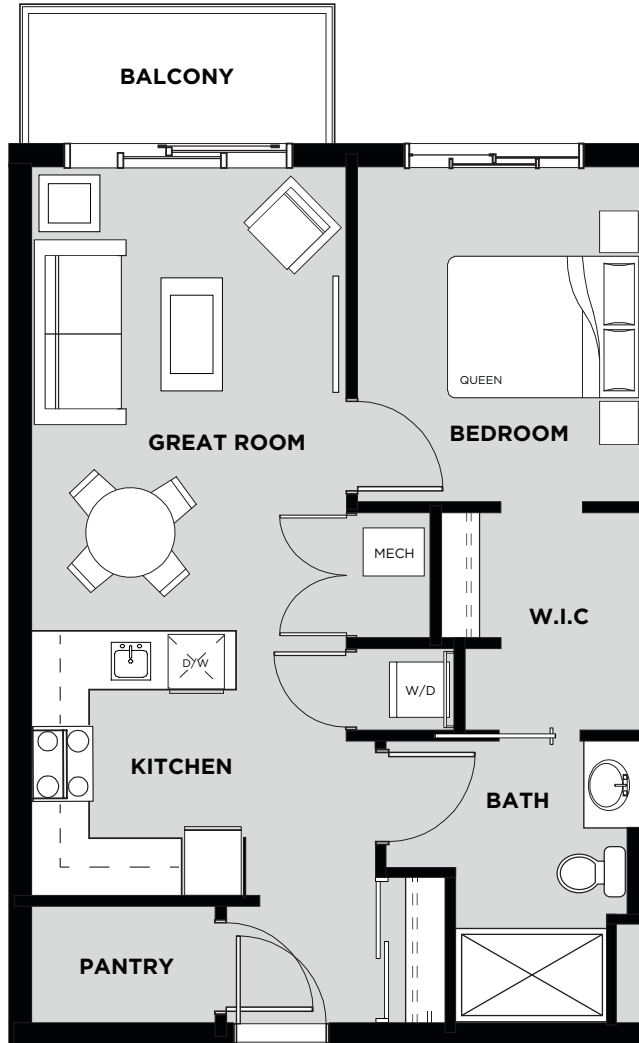

TELFORD MEWS

AT LEDUC VILLAGE

Suite 622 Floor Plan B

Living Area: 632 SQ FT

Balcony: 60 SQ FT

Total: 692 SQ FT

- 1 Bedroom
- 1 Bathroom
- In-Suite Laundry
- Walk In Closet
- Balcony

SIXTH FLOOR 

April 19/17 Christenson Developments reserves the right to alter the design & specifications without notice or obligations. All illustrations are artist's concepts only. Room measurements are approximate and may not be exact.