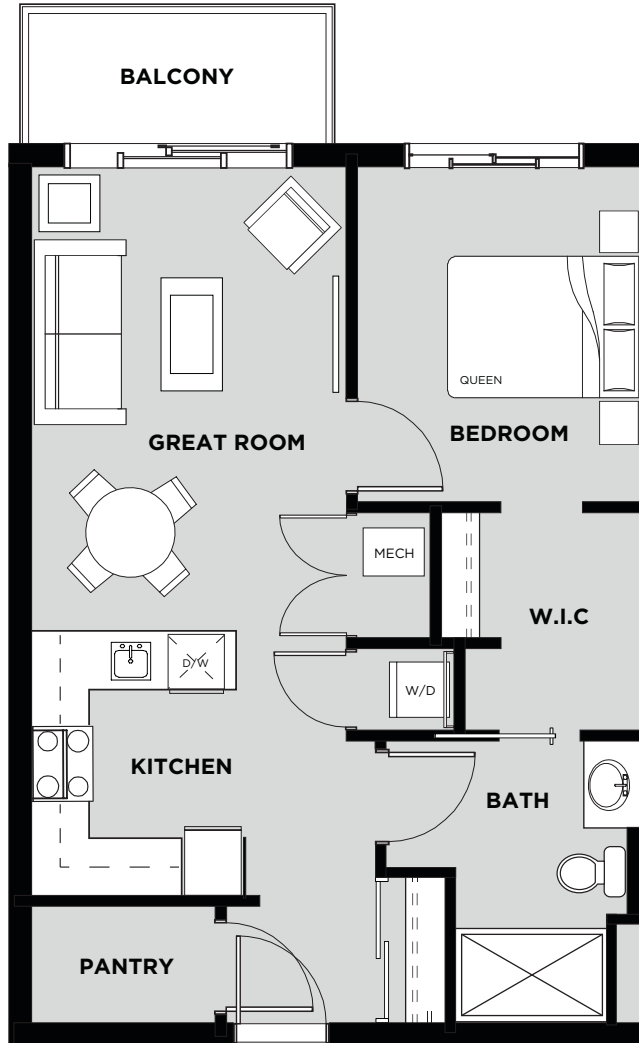

## Suite 614 Floor Plan B

Living Area: 632 SQ FT

Balcony: 60 SQ FT

Total: 692 SQ FT

- 1 Bedroom
- 1 Bathroom
- In-Suite Laundry
- Walk In Closet
- Balcony

SIXTH FLOOR

April 19/17 Christenson Developments reserves the right to alter the design & specifications without notice or obligations. All illustrations are artist's concepts only. Room measurements are approximate and may not be exact.