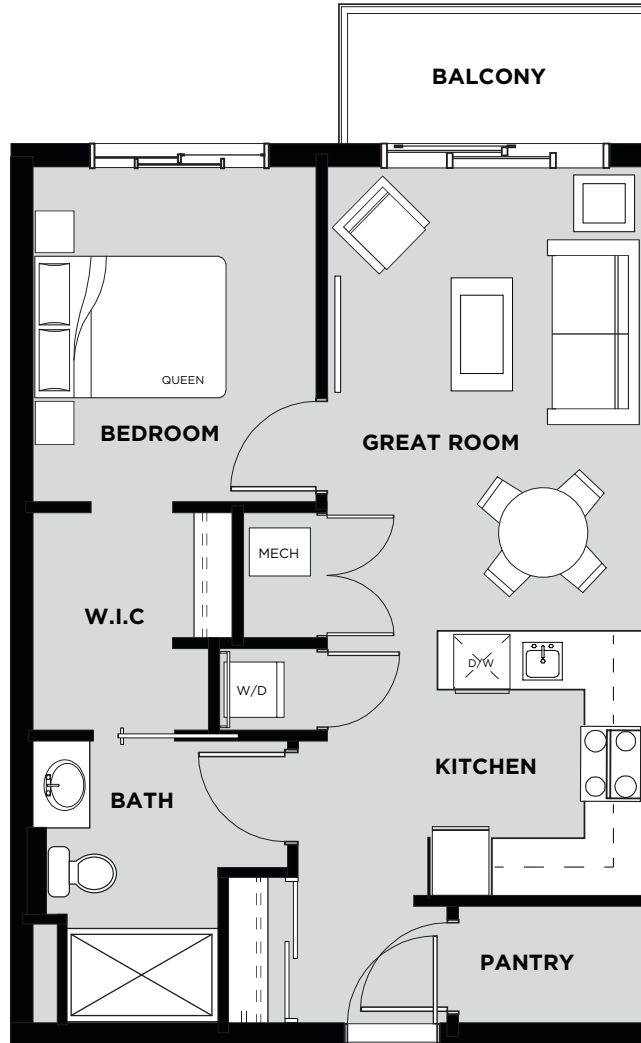

## Suite 608 Floor Plan B

Living Area: 632 SQ FT

Balcony: 60 SQ FT

Total: 692 SQ FT

- 1 Bedroom
- 1 Bathroom
- In-Suite Laundry
- Walk In Closet
- Balcony

SIXTH FLOOR

April 19/17 Christenson Developments reserves the right to alter the design & specifications without notice or obligations. All illustrations are artist's concepts only. Room measurements are approximate and may not be exact.