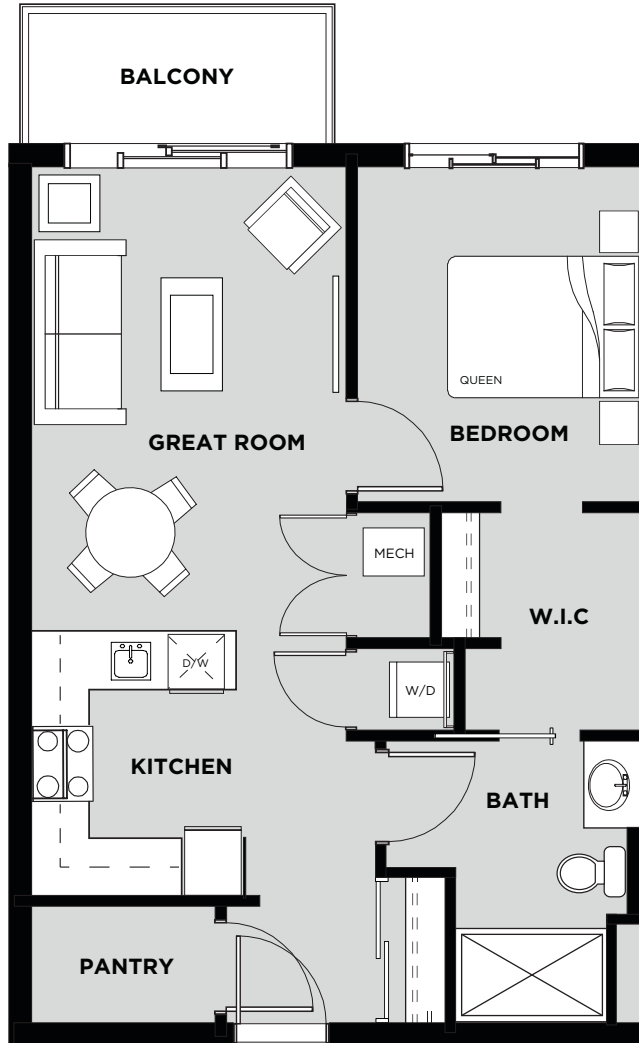

TELFORD MEWS

AT LEDUC VILLAGE

Suite 606 Floor Plan B

Living Area: 632 SQ FT

Balcony: 60 SQ FT

Total: 692 SQ FT

- 1 Bedroom
- 1 Bathroom
- In-Suite Laundry
- Walk In Closet
- Balcony

SIXTH FLOOR

April 19/17 Christenson Developments reserves the right to alter the design & specifications without notice or obligations. All illustrations are artist's concepts only. Room measurements are approximate and may not be exact.