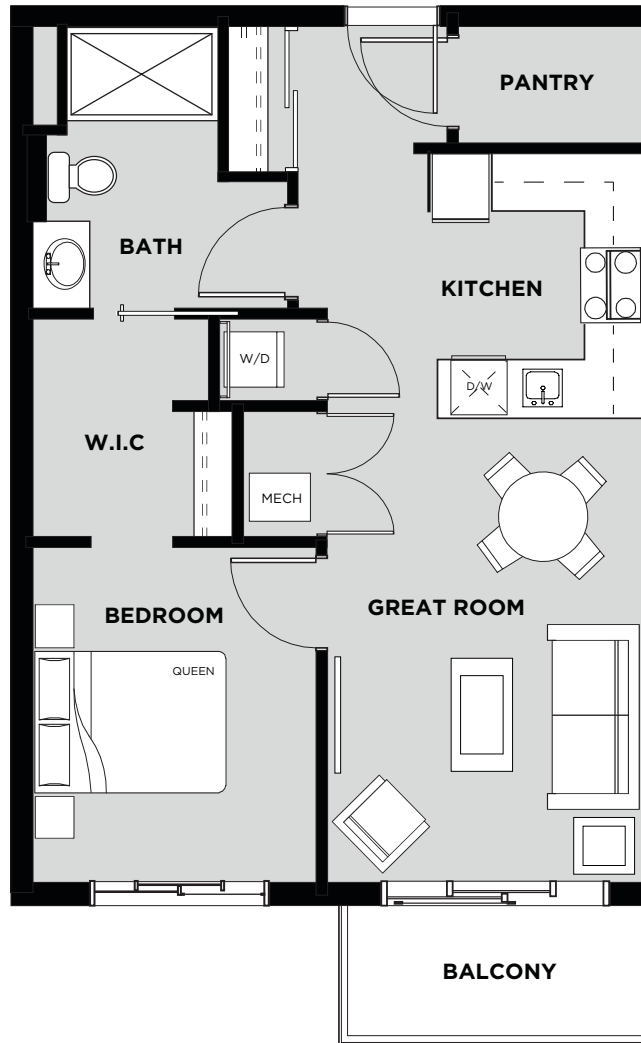

TELFORD MEWS

AT LEDUC VILLAGE

Suite 603 Floor Plan B

Living Area: 632 SQ FT

Balcony: 60 SQ FT

Total: 692 SQ FT

- 1 Bedroom
- 1 Bathroom
- In-Suite Laundry
- Walk In Closet
- Balcony

SIXTH FLOOR

April 19/17 Christenson Developments reserves the right to alter the design & specifications without notice or obligations. All illustrations are artist's concepts only. Room measurements are approximate and may not be exact.