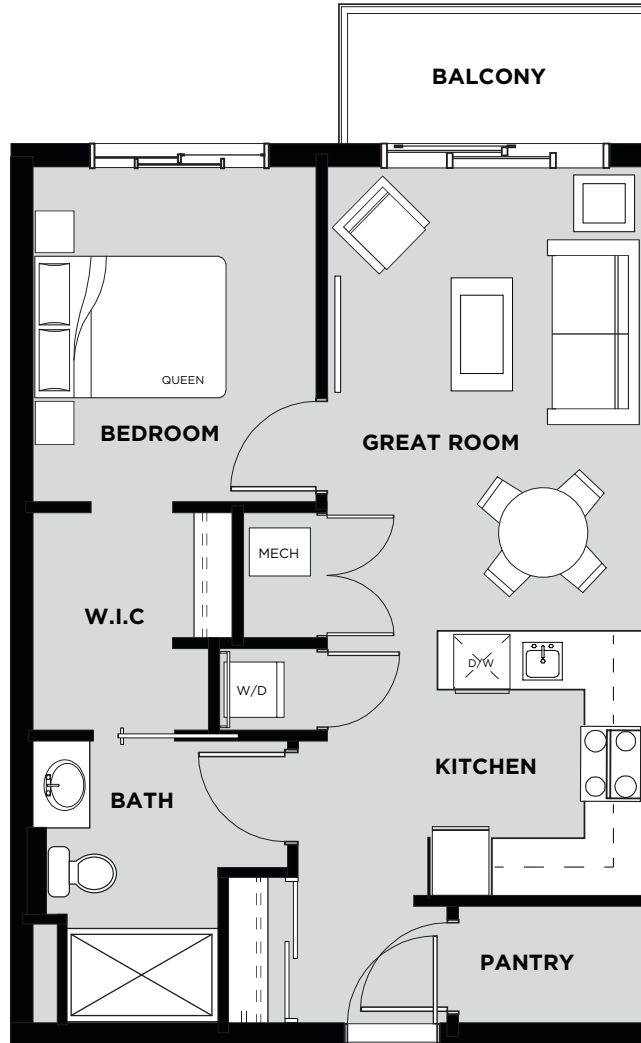

TELFORD MEWS

AT LEDUC VILLAGE

Suite 524 Floor Plan B

Living Area: 632 SQ FT

Balcony: 60 SQ FT

Total: 692 SQ FT

- 1 Bedroom
- 1 Bathroom
- In-Suite Laundry
- Walk In Closet
- Balcony

FIFTH FLOOR

April 19/17 Christenson Developments reserves the right to alter the design & specifications without notice or obligations. All illustrations are artist's concepts only. Room measurements are approximate and may not be exact.