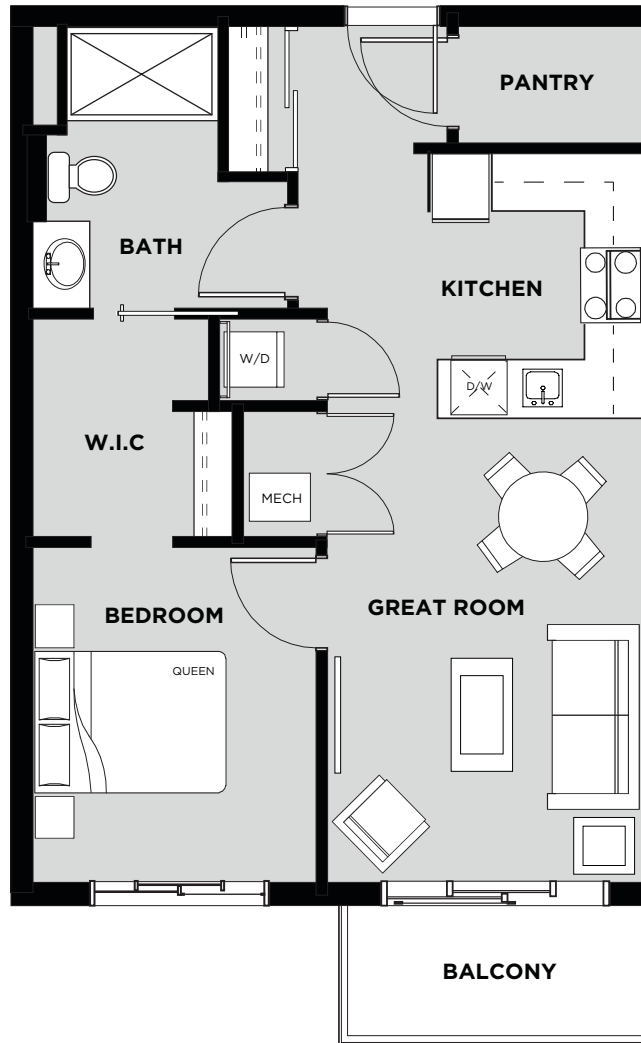

## Suite 523 Floor Plan B

Living Area: 632 SQ FT

Balcony: 60 SQ FT

Total: 692 SQ FT

- 1 Bedroom
- 1 Bathroom
- In-Suite Laundry
- Walk In Closet
- Balcony

FIFTH FLOOR

April 19/17 Christenson Developments reserves the right to alter the design & specifications without notice or obligations. All illustrations are artist's concepts only. Room measurements are approximate and may not be exact.