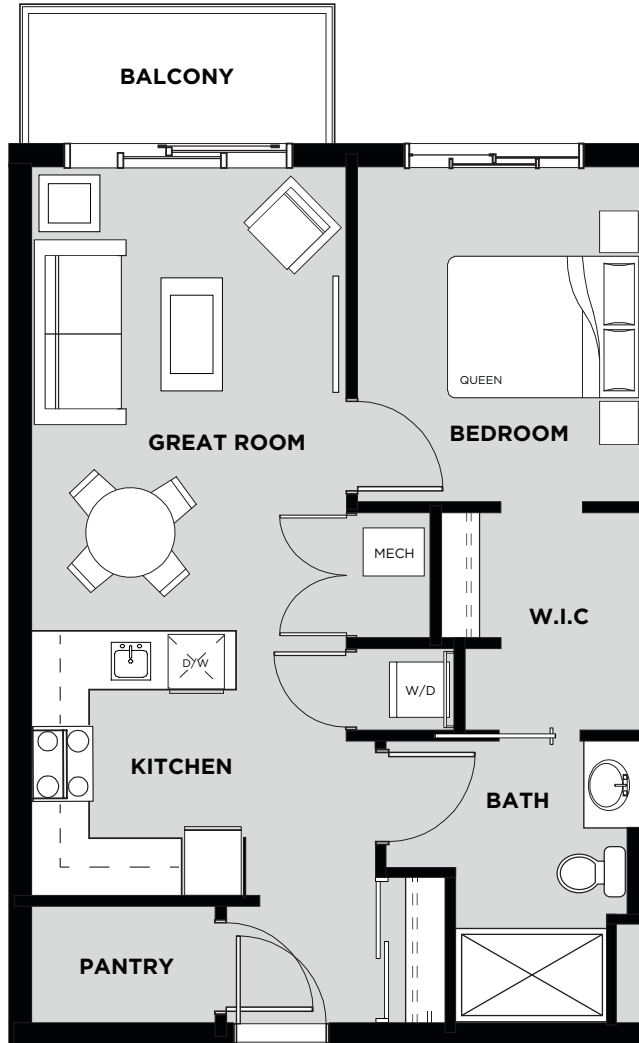

TELFORD MEWS

AT LEDUC VILLAGE

Suite 522 Floor Plan B

Living Area: 632 SQ FT

Balcony: 60 SQ FT

Total: 692 SQ FT

- 1 Bedroom
- 1 Bathroom
- In-Suite Laundry
- Walk In Closet
- Balcony

FIFTH FLOOR

April 19/17 Christenson Developments reserves the right to alter the design & specifications without notice or obligations. All illustrations are artist's concepts only. Room measurements are approximate and may not be exact.