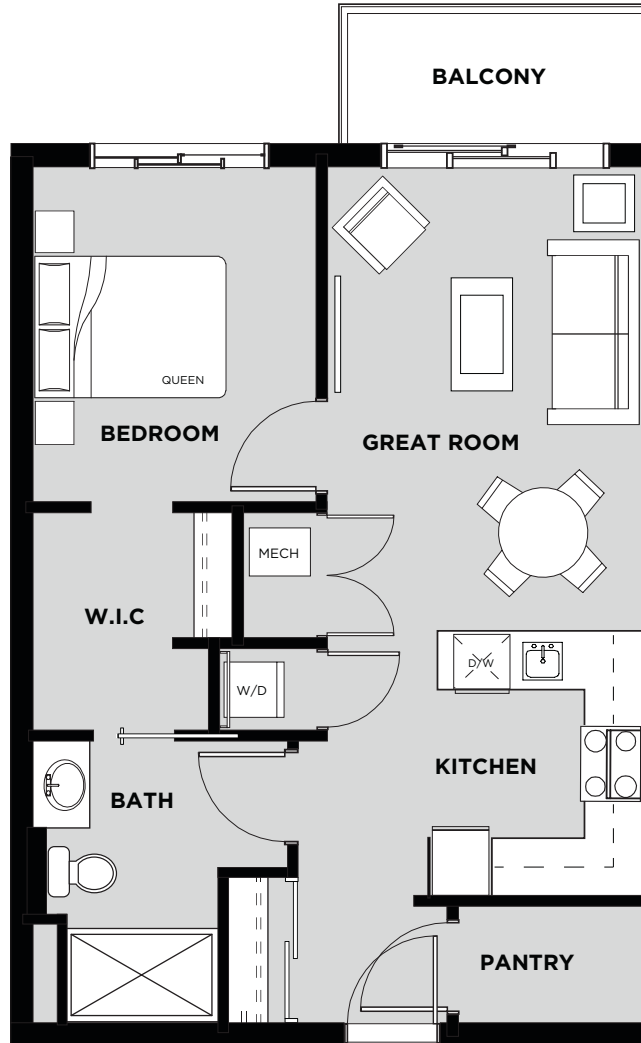

## Suite 520 Floor Plan B

Living Area: 632 SQ FT

Balcony: 60 SQ FT

Total: 692 SQ FT

- 1 Bedroom
- 1 Bathroom
- In-Suite Laundry
- Walk In Closet
- Balcony

FIFTH FLOOR

April 19/17 Christenson Developments reserves the right to alter the design & specifications without notice or obligations. All illustrations are artist's concepts only. Room measurements are approximate and may not be exact.