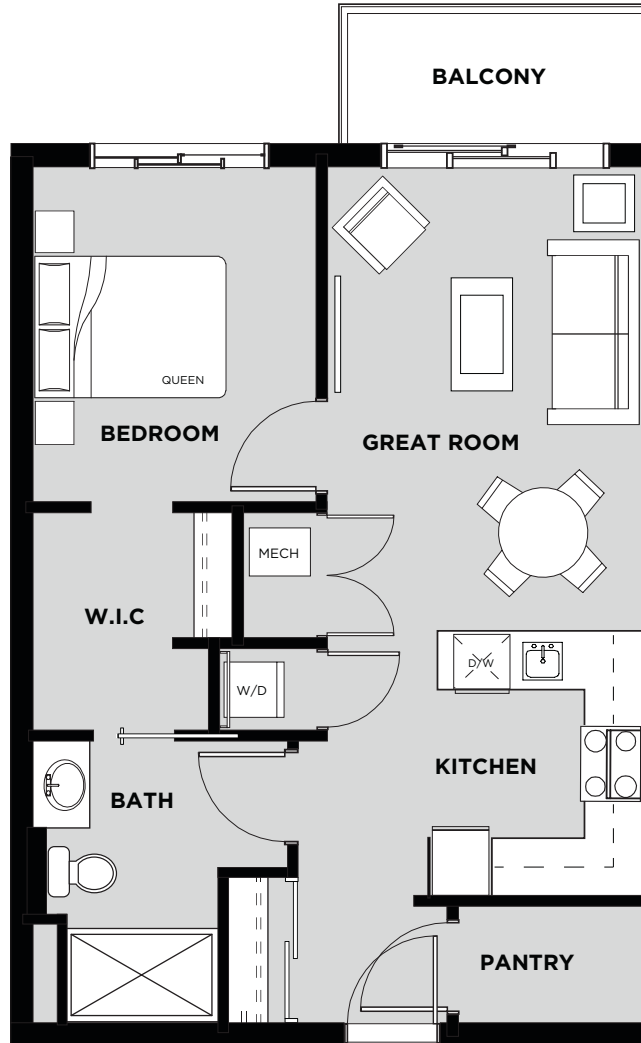

## Suite 516 Floor Plan B

Living Area: 632 SQ FT

Balcony: 60 SQ FT

Total: 692 SQ FT

- 1 Bedroom
- 1 Bathroom
- In-Suite Laundry
- Walk In Closet
- Balcony

FIFTH FLOOR

April 19/17 Christenson Developments reserves the right to alter the design & specifications without notice or obligations. All illustrations are artist's concepts only. Room measurements are approximate and may not be exact.