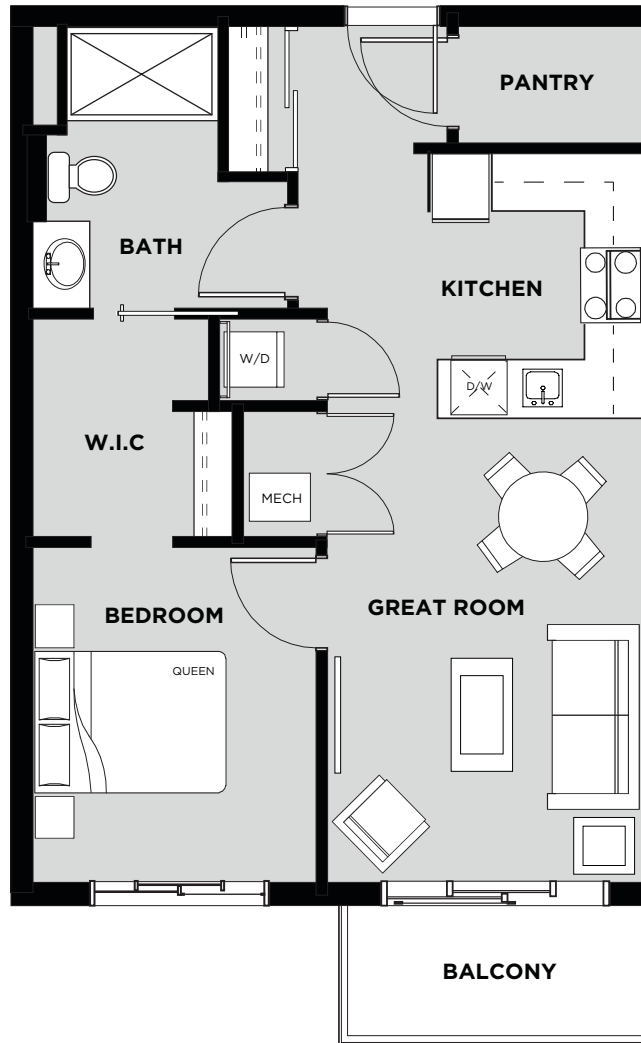

TELFORD MEWS

AT LEDUC VILLAGE

Suite 515 Floor Plan B

Living Area: 632 SQ FT

Balcony: 60 SQ FT

Total: 692 SQ FT

- 1 Bedroom
- 1 Bathroom
- In-Suite Laundry
- Walk In Closet
- Balcony

FIFTH FLOOR

April 19/17 Christenson Developments reserves the right to alter the design & specifications without notice or obligations. All illustrations are artist's concepts only. Room measurements are approximate and may not be exact.