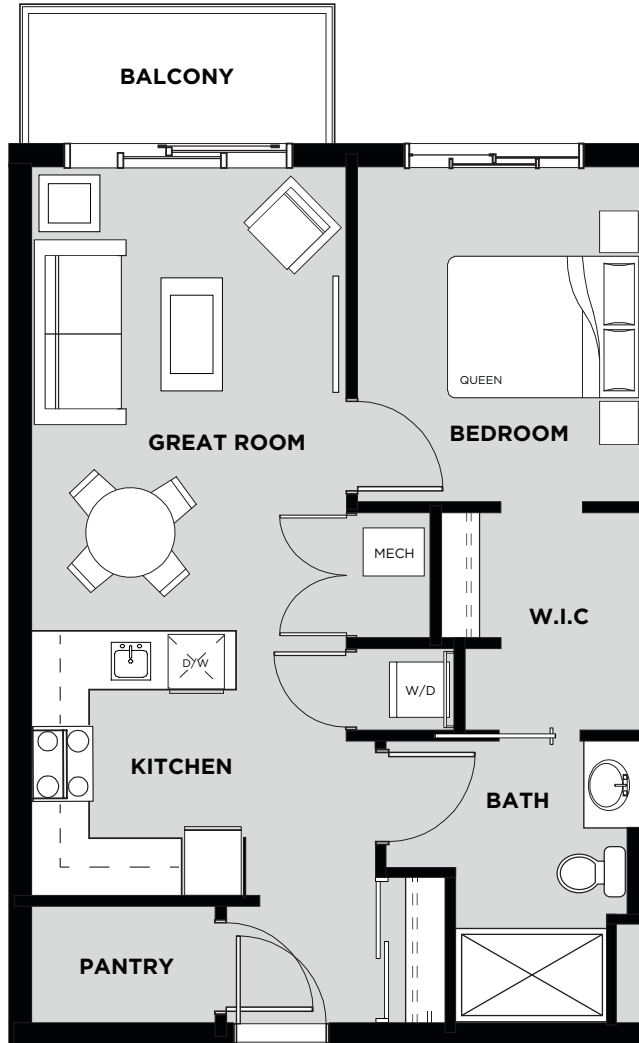

## Suite 514 Floor Plan B

Living Area: 632 SQ FT

Balcony: 60 SQ FT

Total: 692 SQ FT

- 1 Bedroom
- 1 Bathroom
- In-Suite Laundry
- Walk In Closet
- Balcony

FIFTH FLOOR

April 19/17 Christenson Developments reserves the right to alter the design & specifications without notice or obligations. All illustrations are artist's concepts only. Room measurements are approximate and may not be exact.