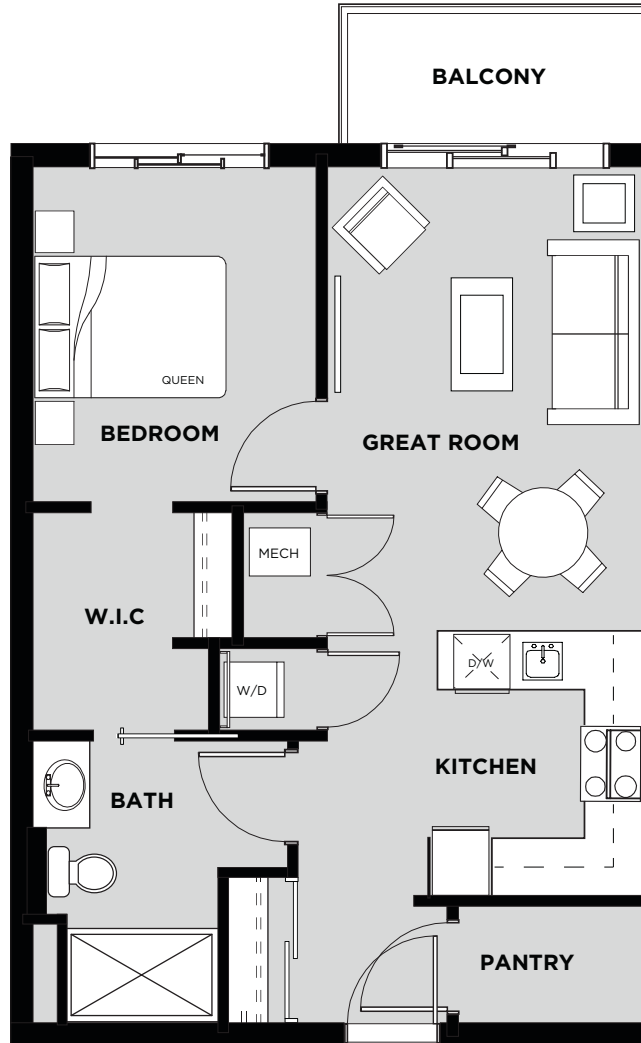

TELFORD MEWS

AT LEDUC VILLAGE

Suite 508 Floor Plan B

Living Area: 632 SQ FT
 Balcony: 60 SQ FT
 Total: 692 SQ FT

- 1 Bedroom
- 1 Bathroom
- In-Suite Laundry
- Walk In Closet
- Balcony

FIFTH FLOOR

April 19/17 Christenson Developments reserves the right to alter the design & specifications without notice or obligations. All illustrations are artist's concepts only. Room measurements are approximate and may not be exact.