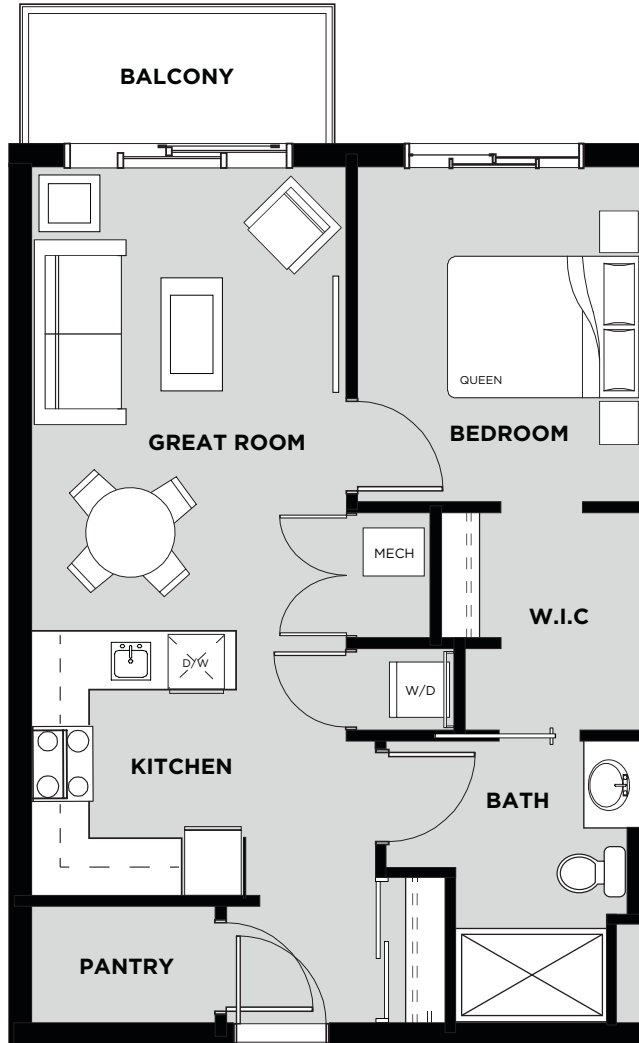

## Suite 506 Floor Plan B

Living Area: 632 SQ FT

Balcony: 60 SQ FT

Total: 692 SQ FT

- 1 Bedroom
- 1 Bathroom
- In-Suite Laundry
- Walk In Closet
- Balcony

FIFTH FLOOR

April 19/17 Christenson Developments reserves the right to alter the design & specifications without notice or obligations. All illustrations are artist's concepts only. Room measurements are approximate and may not be exact.