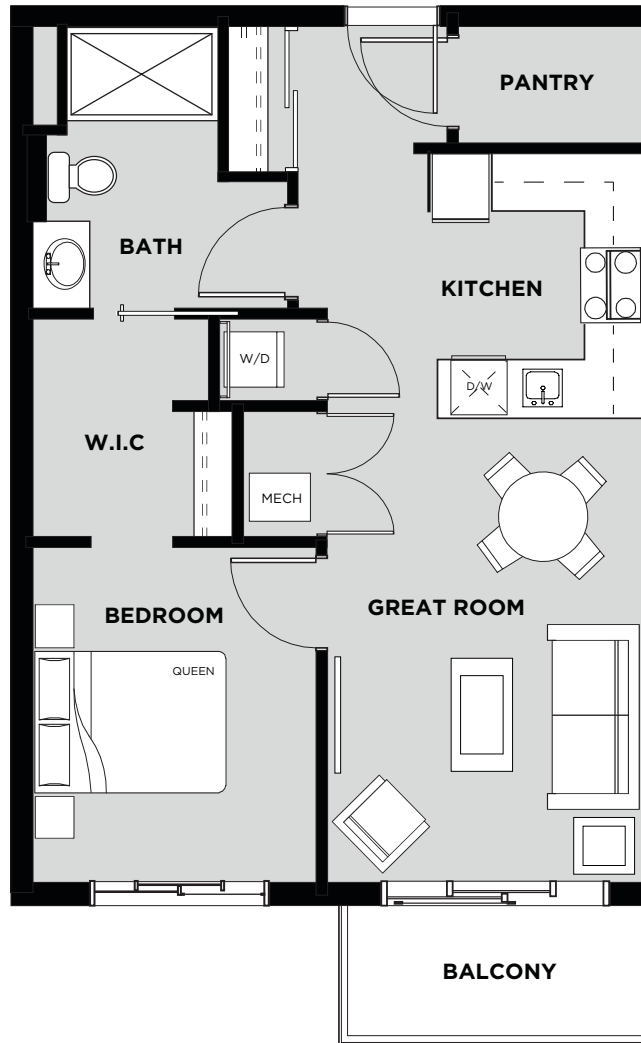

TELFORD MEWS

AT LEDUC VILLAGE

Suite 503 Floor Plan B

Living Area: 632 SQ FT

Balcony: 60 SQ FT

Total: 692 SQ FT

- 1 Bedroom
- 1 Bathroom
- In-Suite Laundry
- Walk In Closet
- Balcony

FIFTH FLOOR

April 19/17 Christenson Developments reserves the right to alter the design & specifications without notice or obligations. All illustrations are artist's concepts only. Room measurements are approximate and may not be exact.