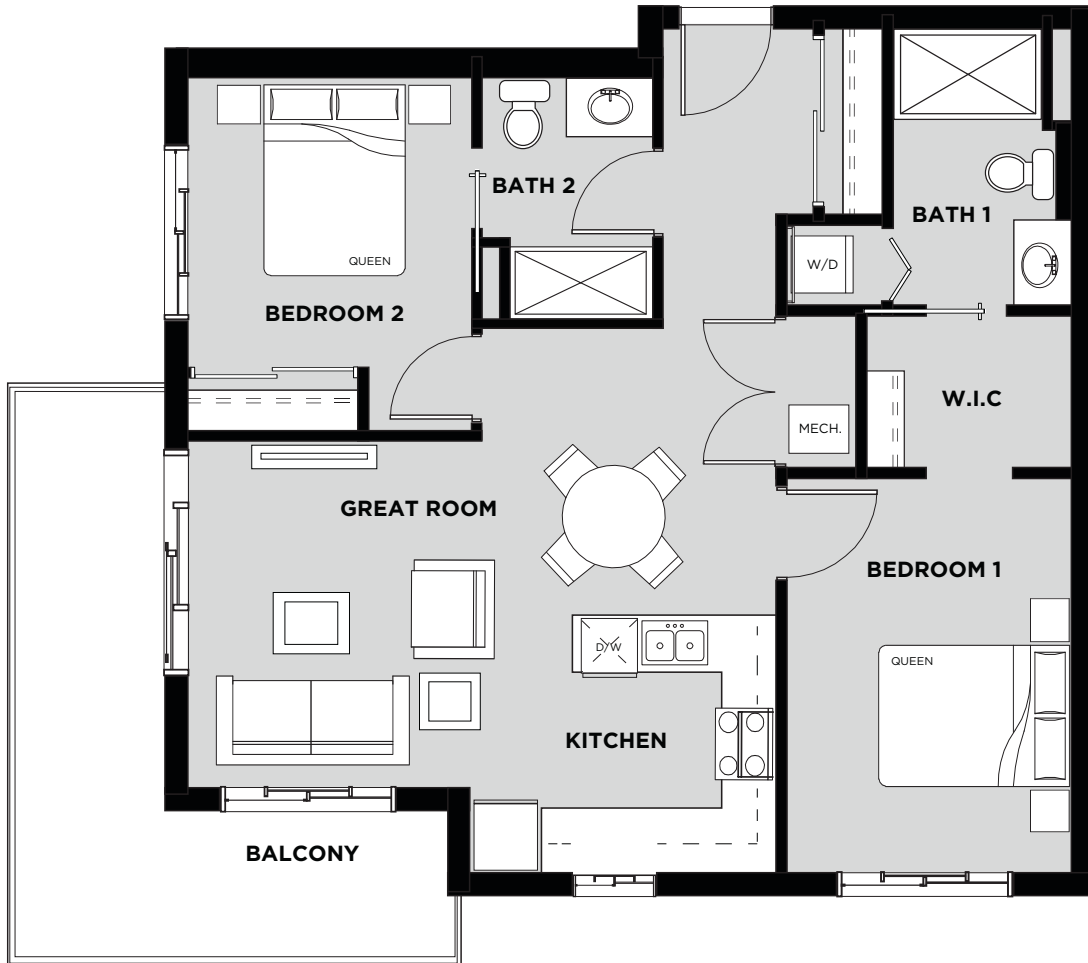

## Suite 427 Floor Plan C

Living Area: 871 SQ FT

Balcony: 166 SQ FT

Total: 1037 SQ FT

- 2 Bedrooms
- 2 Bathrooms
- In-Suite Laundry
- Walk In Closet
- Balcony

FOURTH FLOOR 

April 19/17 Christenson Developments reserves the right to alter the design & specifications without notice or obligations. All illustrations are artist's concepts only. Room measurements are approximate and may not be exact.