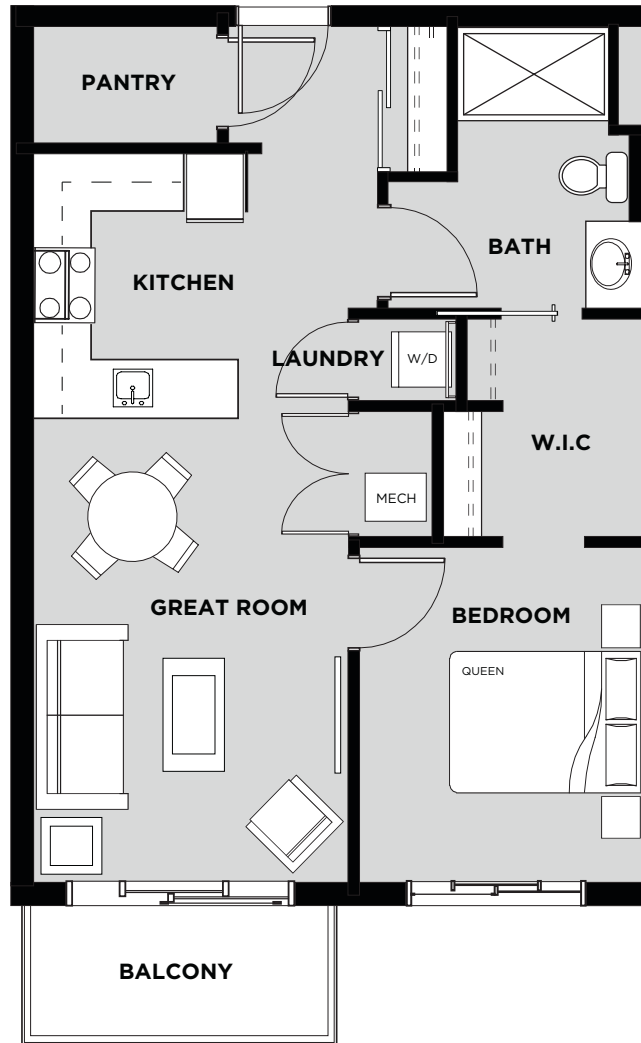

## Suite 425 Floor Plan B

Living Area: 632 SQ FT

Balcony: 60 SQ FT

Total: 692 SQ FT

- 1 Bedroom
- 1 Bathroom
- In-Suite Laundry
- Walk In Closet
- Balcony

FOURTH FLOOR 

April 19/17 Christenson Developments reserves the right to alter the design & specifications without notice or obligations. All illustrations are artist's concepts only. Room measurements are approximate and may not be exact.