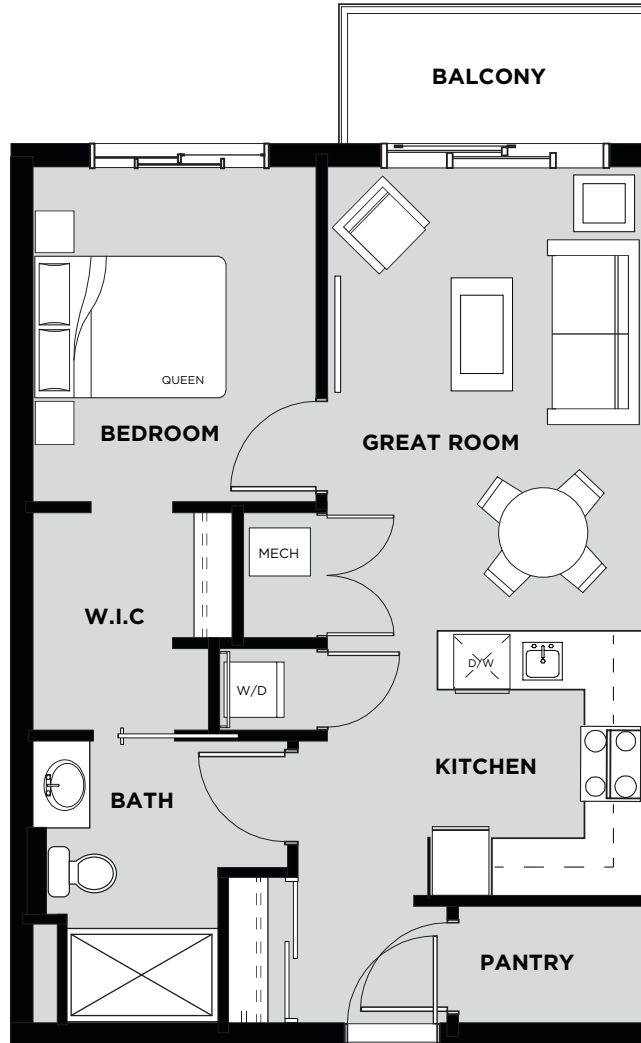

TELFORD MEWS

AT LEDUC VILLAGE

Suite 424 Floor Plan B

Living Area: 632 SQ FT

Balcony: 60 SQ FT

Total: 692 SQ FT

- 1 Bedroom
- 1 Bathroom
- In-Suite Laundry
- Walk In Closet
- Balcony

FOURTH FLOOR

April 19/17 Christenson Developments reserves the right to alter the design & specifications without notice or obligations. All illustrations are artist's concepts only. Room measurements are approximate and may not be exact.