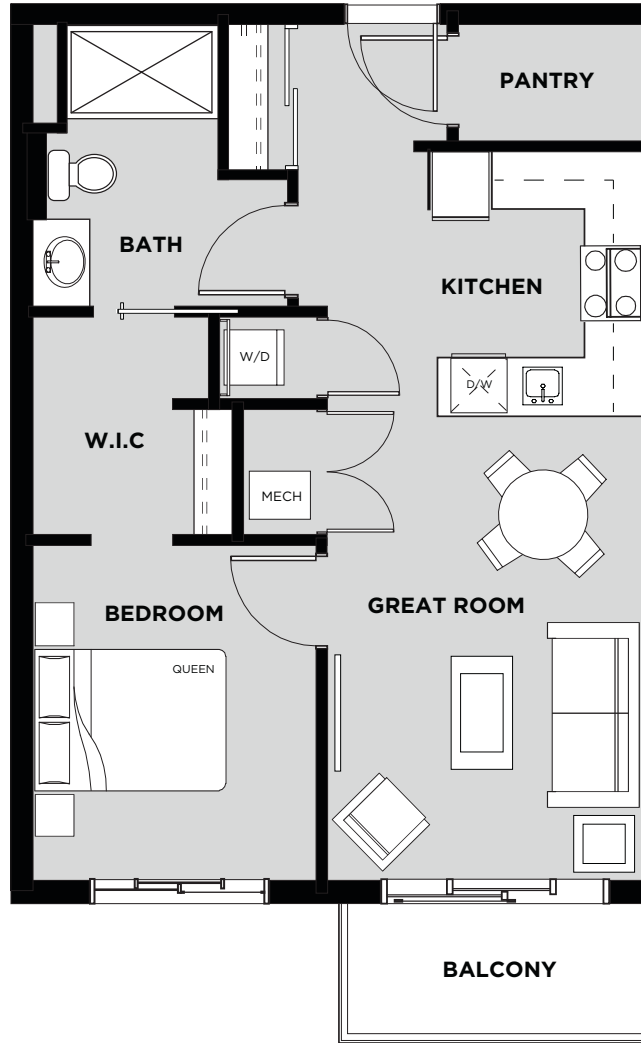

TELFORD MEWS

AT LEDUC VILLAGE

Suite 423 Floor Plan B

Living Area: 632 SQ FT

Balcony: 60 SQ FT

Total: 692 SQ FT

- 1 Bedroom
- 1 Bathroom
- In-Suite Laundry
- Walk In Closet
- Balcony

FOURTH FLOOR

April 19/17 Christenson Developments reserves the right to alter the design & specifications without notice or obligations. All illustrations are artist's concepts only. Room measurements are approximate and may not be exact.