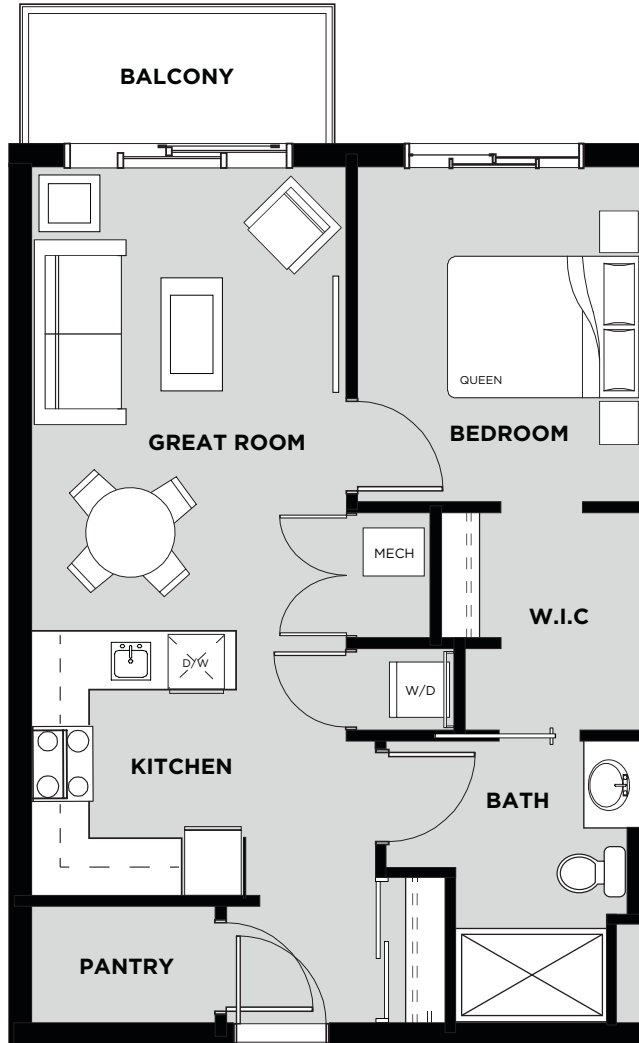

TELFORD MEWS

AT LEDUC VILLAGE

Suite 422 Floor Plan B

Living Area: 632 SQ FT

Balcony: 60 SQ FT

Total: 692 SQ FT

- 1 Bedroom
- 1 Bathroom
- In-Suite Laundry
- Walk In Closet
- Balcony

FOURTH FLOOR

April 19/17 Christenson Developments reserves the right to alter the design & specifications without notice or obligations. All illustrations are artist's concepts only. Room measurements are approximate and may not be exact.