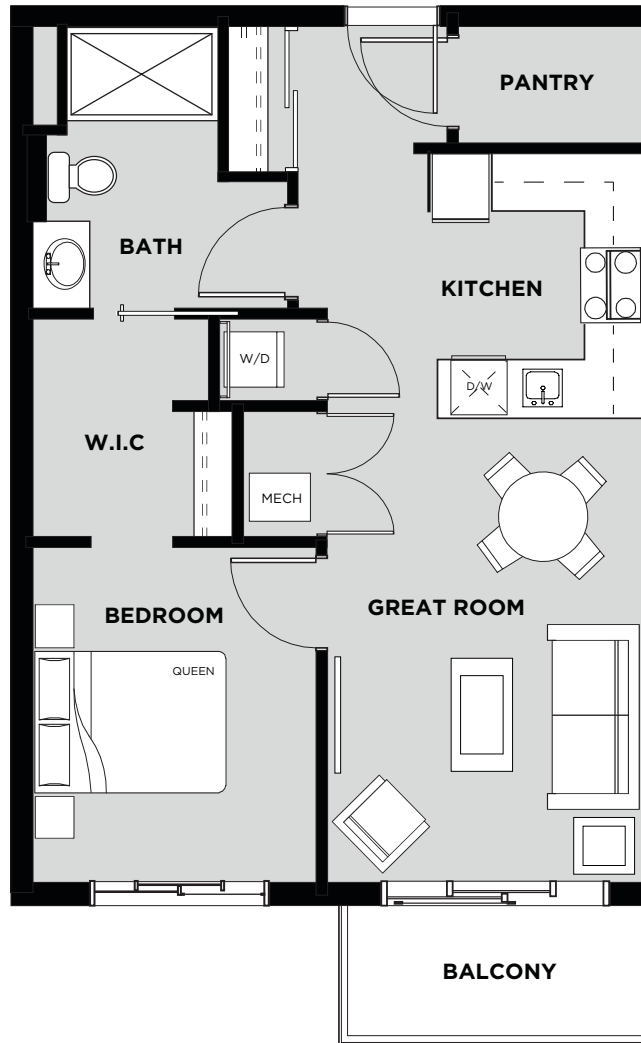

TELFORD MEWS

AT LEDUC VILLAGE

Suite 419 Floor Plan B

Living Area: 632 SQ FT

Balcony: 60 SQ FT

Total: 692 SQ FT

- 1 Bedroom
- 1 Bathroom
- In-Suite Laundry
- Walk In Closet
- Balcony

FOURTH FLOOR

April 19/17 Christenson Developments reserves the right to alter the design & specifications without notice or obligations. All illustrations are artist's concepts only. Room measurements are approximate and may not be exact.