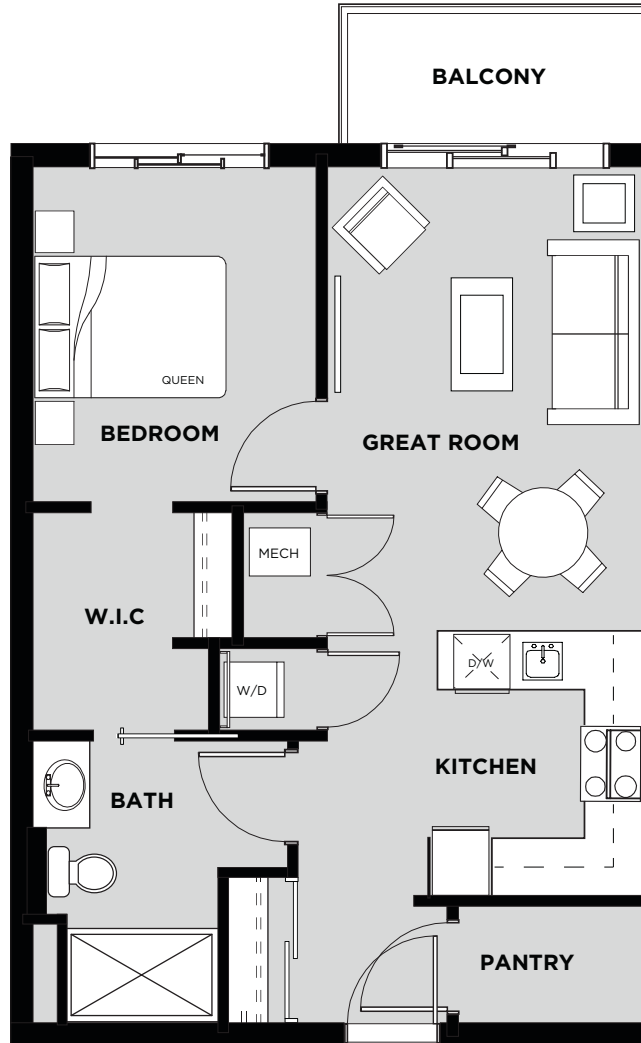

TELFORD MEWS

AT LEDUC VILLAGE

Suite 416 Floor Plan B

Living Area: 632 SQ FT

Balcony: 60 SQ FT

Total: 692 SQ FT

- 1 Bedroom
- 1 Bathroom
- In-Suite Laundry
- Walk In Closet
- Balcony

FOURTH FLOOR

April 19/17 Christenson Developments reserves the right to alter the design & specifications without notice or obligations. All illustrations are artist's concepts only. Room measurements are approximate and may not be exact.