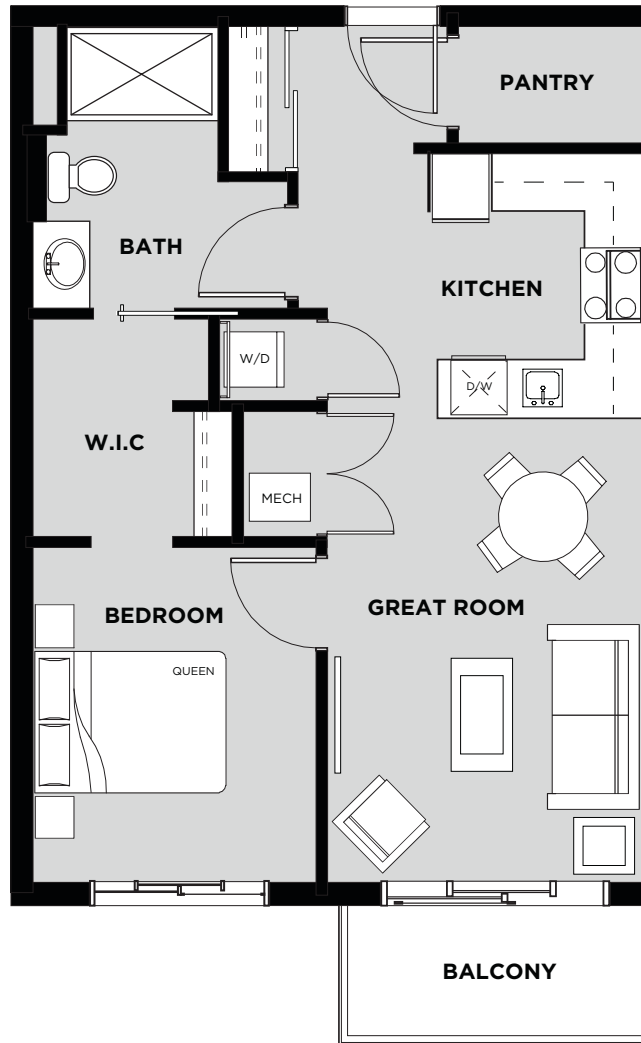

TELFORD MEWS

AT LEDUC VILLAGE

Suite 415 Floor Plan B

Living Area: 632 SQ FT

Balcony: 60 SQ FT

Total: 692 SQ FT

- 1 Bedroom
- 1 Bathroom
- In-Suite Laundry
- Walk In Closet
- Balcony

FOURTH FLOOR

April 19/17 Christenson Developments reserves the right to alter the design & specifications without notice or obligations. All illustrations are artist's concepts only. Room measurements are approximate and may not be exact.