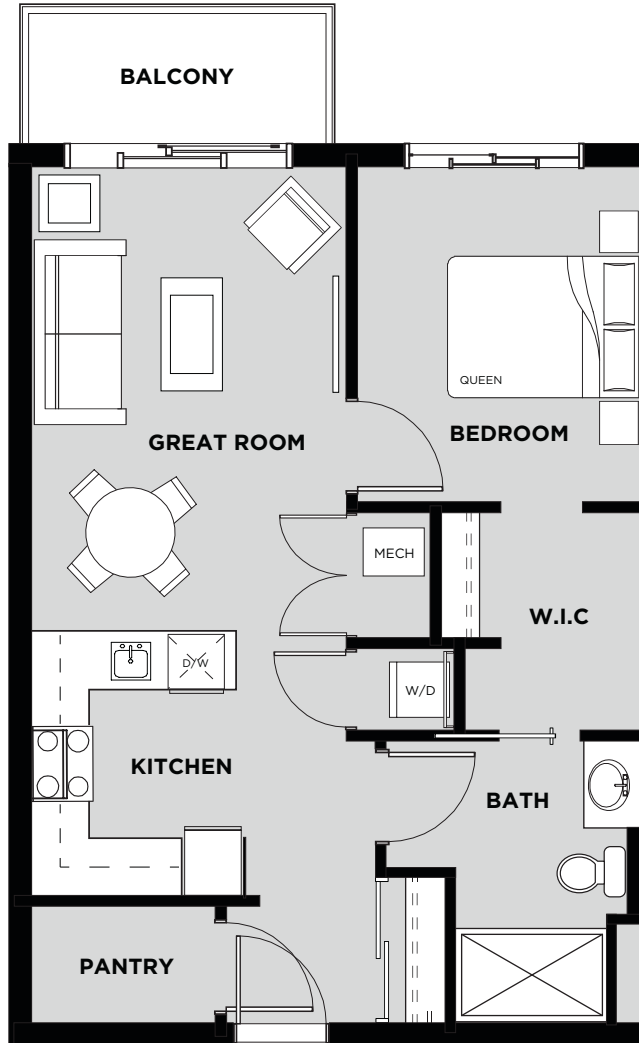

TELFORD MEWS

AT LEDUC VILLAGE

Suite 414 Floor Plan B

Living Area: 632 SQ FT

Balcony: 60 SQ FT

Total: 692 SQ FT

- 1 Bedroom
- 1 Bathroom
- In-Suite Laundry
- Walk In Closet
- Balcony

FOURTH FLOOR

April 19/17 Christenson Developments reserves the right to alter the design & specifications without notice or obligations. All illustrations are artist's concepts only. Room measurements are approximate and may not be exact.